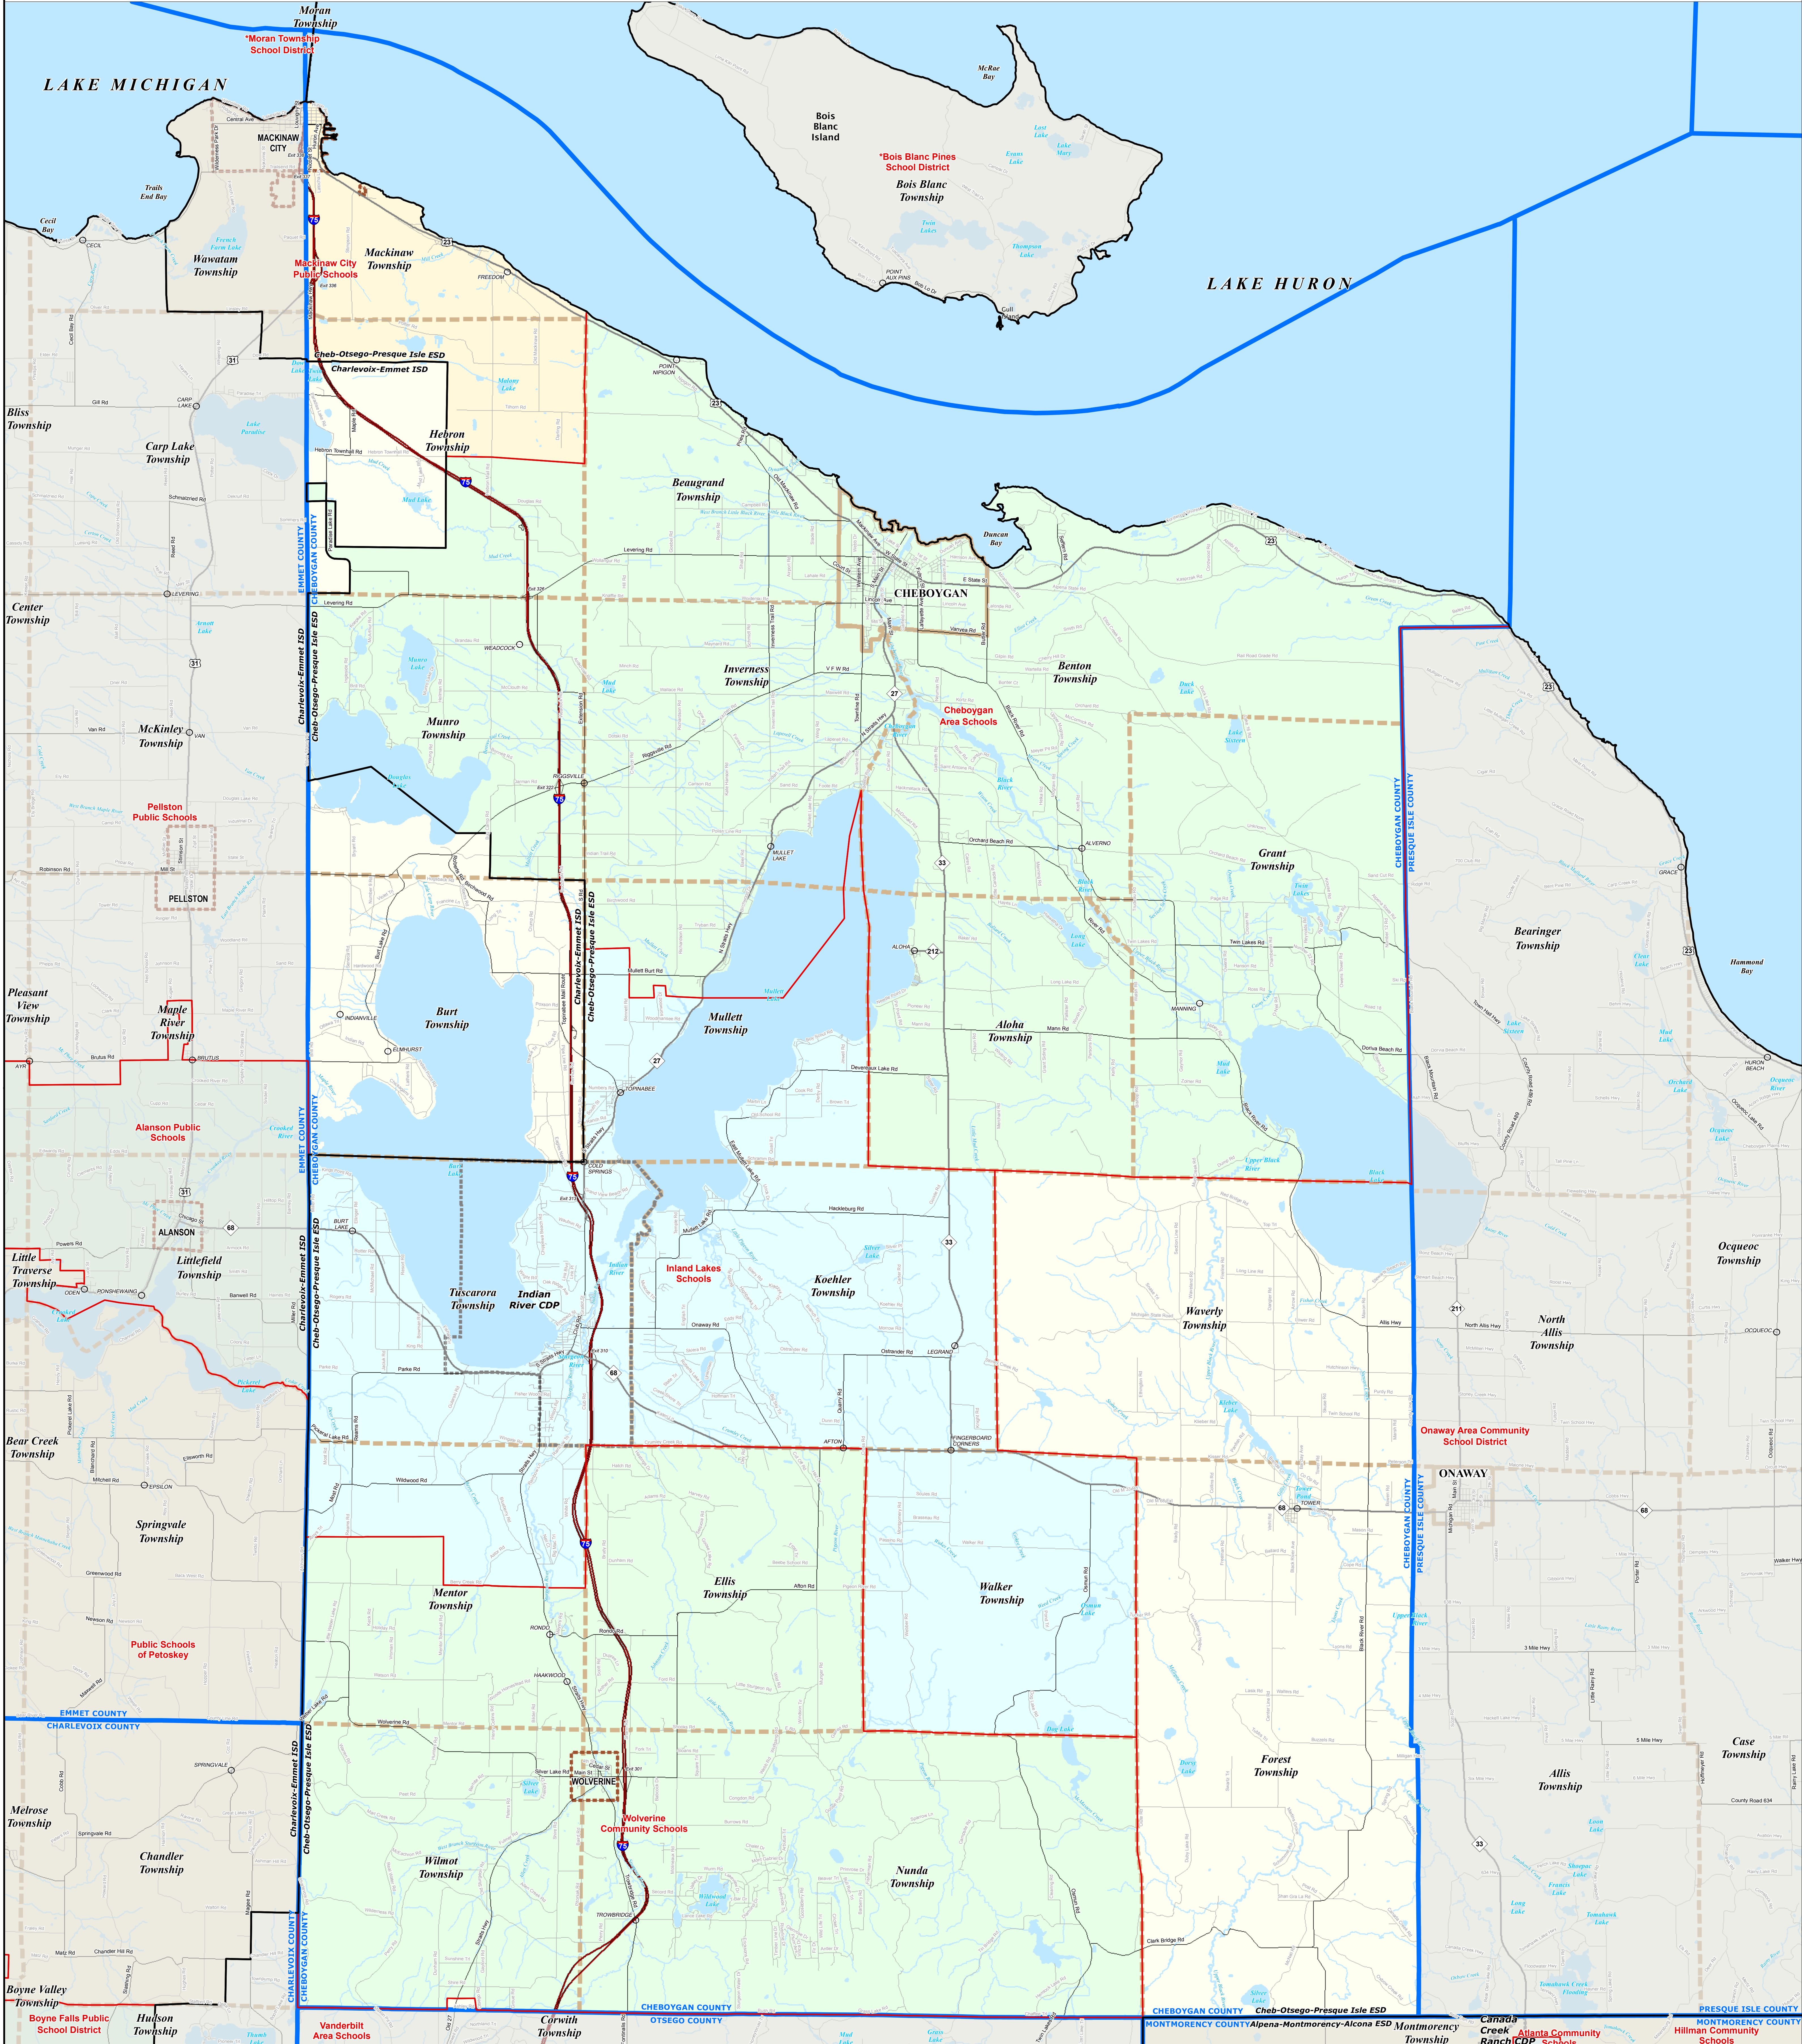

CHEBOYGAN COUNTY SCHOOL DISTRICTS

0 1 2 Miles

*Note: Non K-12 School Districts identified with Asterisk (*) in Name

11/15/13

Legend

- Intermediate School District
- School District
- City
- Township
- Village
- Census Designated Place
- County
- Unincorporated Place
- Freeway
- Highway
- Primary Road
- Local Road
- Railroad
- Water Feature
- River, Stream, or Drain

Source: Michigan Geographic Framework, v13a