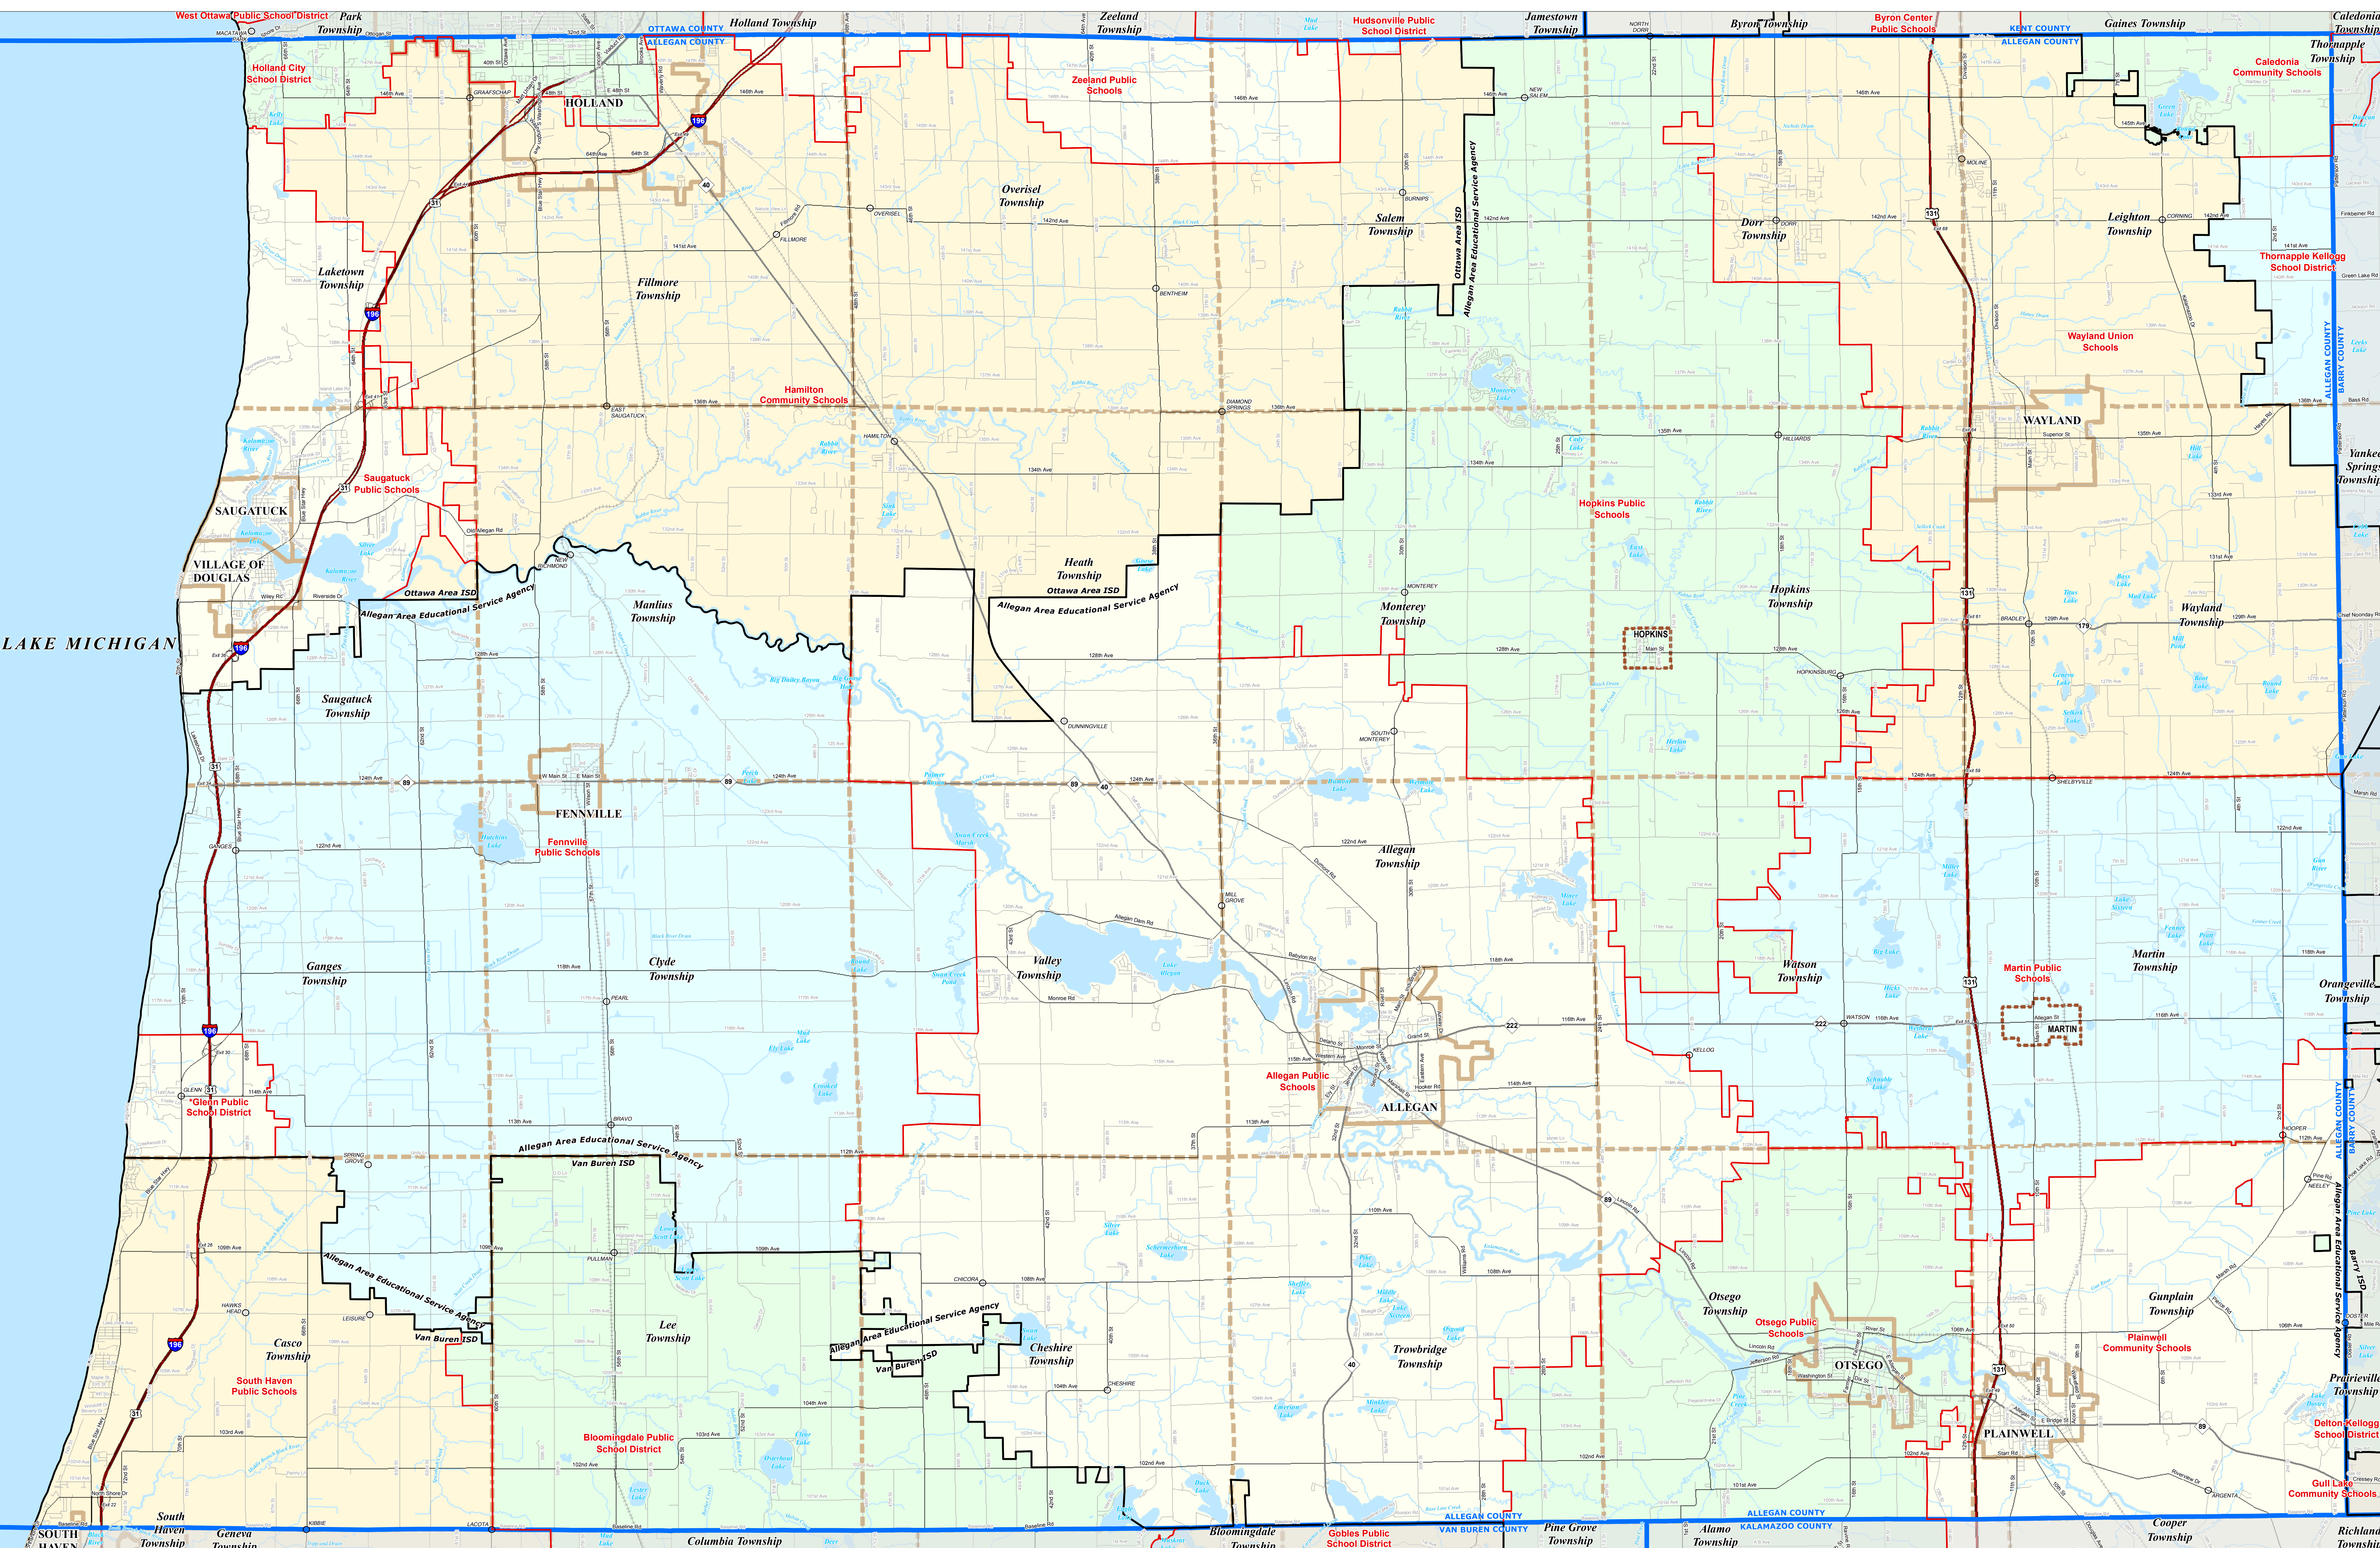

ALLEGAN COUNTY SCHOOL DISTRICTS

0 1 2 Miles

11/15/13

Legend

	Intermediate School District		County		Railroad
	School District		Unincorporated Place		Water Feature
	City		Freeway		River, Stream, or Drain
	Township		Highway		Primary Road
	Village		Local Road		
	Census Designated Place				

Source: Michigan Geographic Framework, v13a