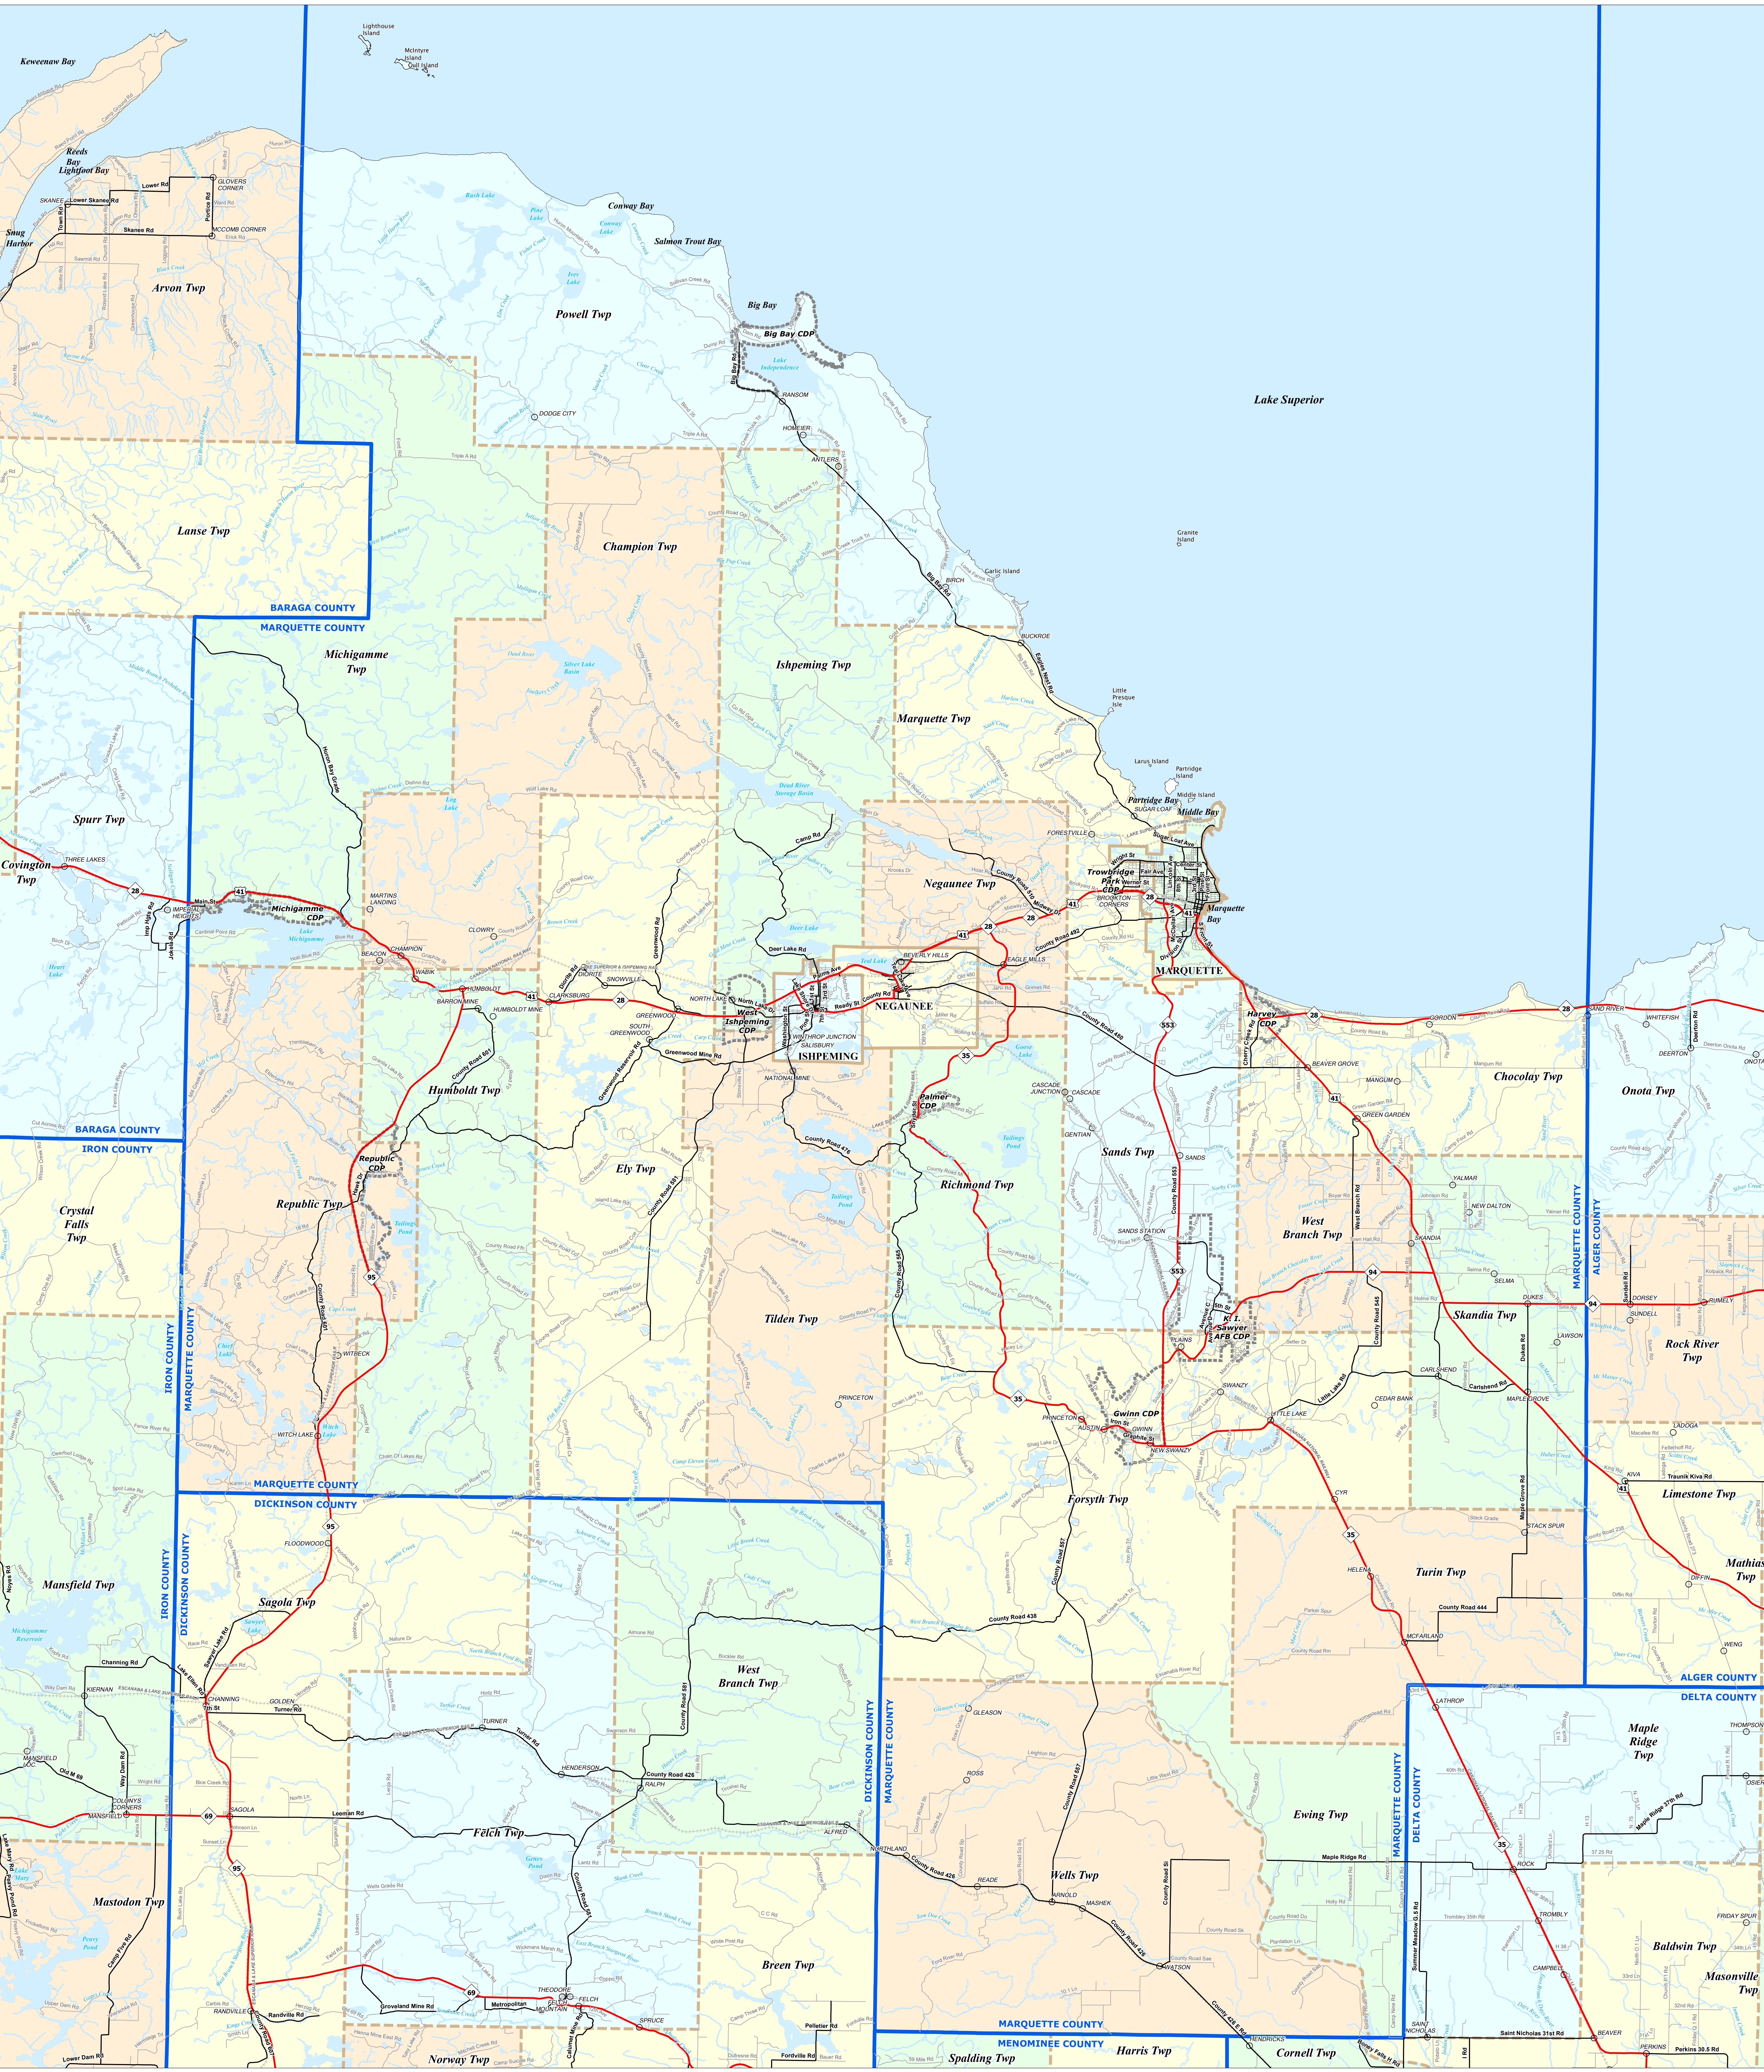

MARQUETTE COUNTY

0 0.5 1 2 Miles

Legend

- City
- Unincorporated Place
- Freeway
- Railroad
- Township
- County
- Highway
- Water Feature
- Village
- State
- Primary Road
- River, Stream, or Drain
- Census Designated Place
- Local Road

Source: Michigan Geographic Framework, v17a