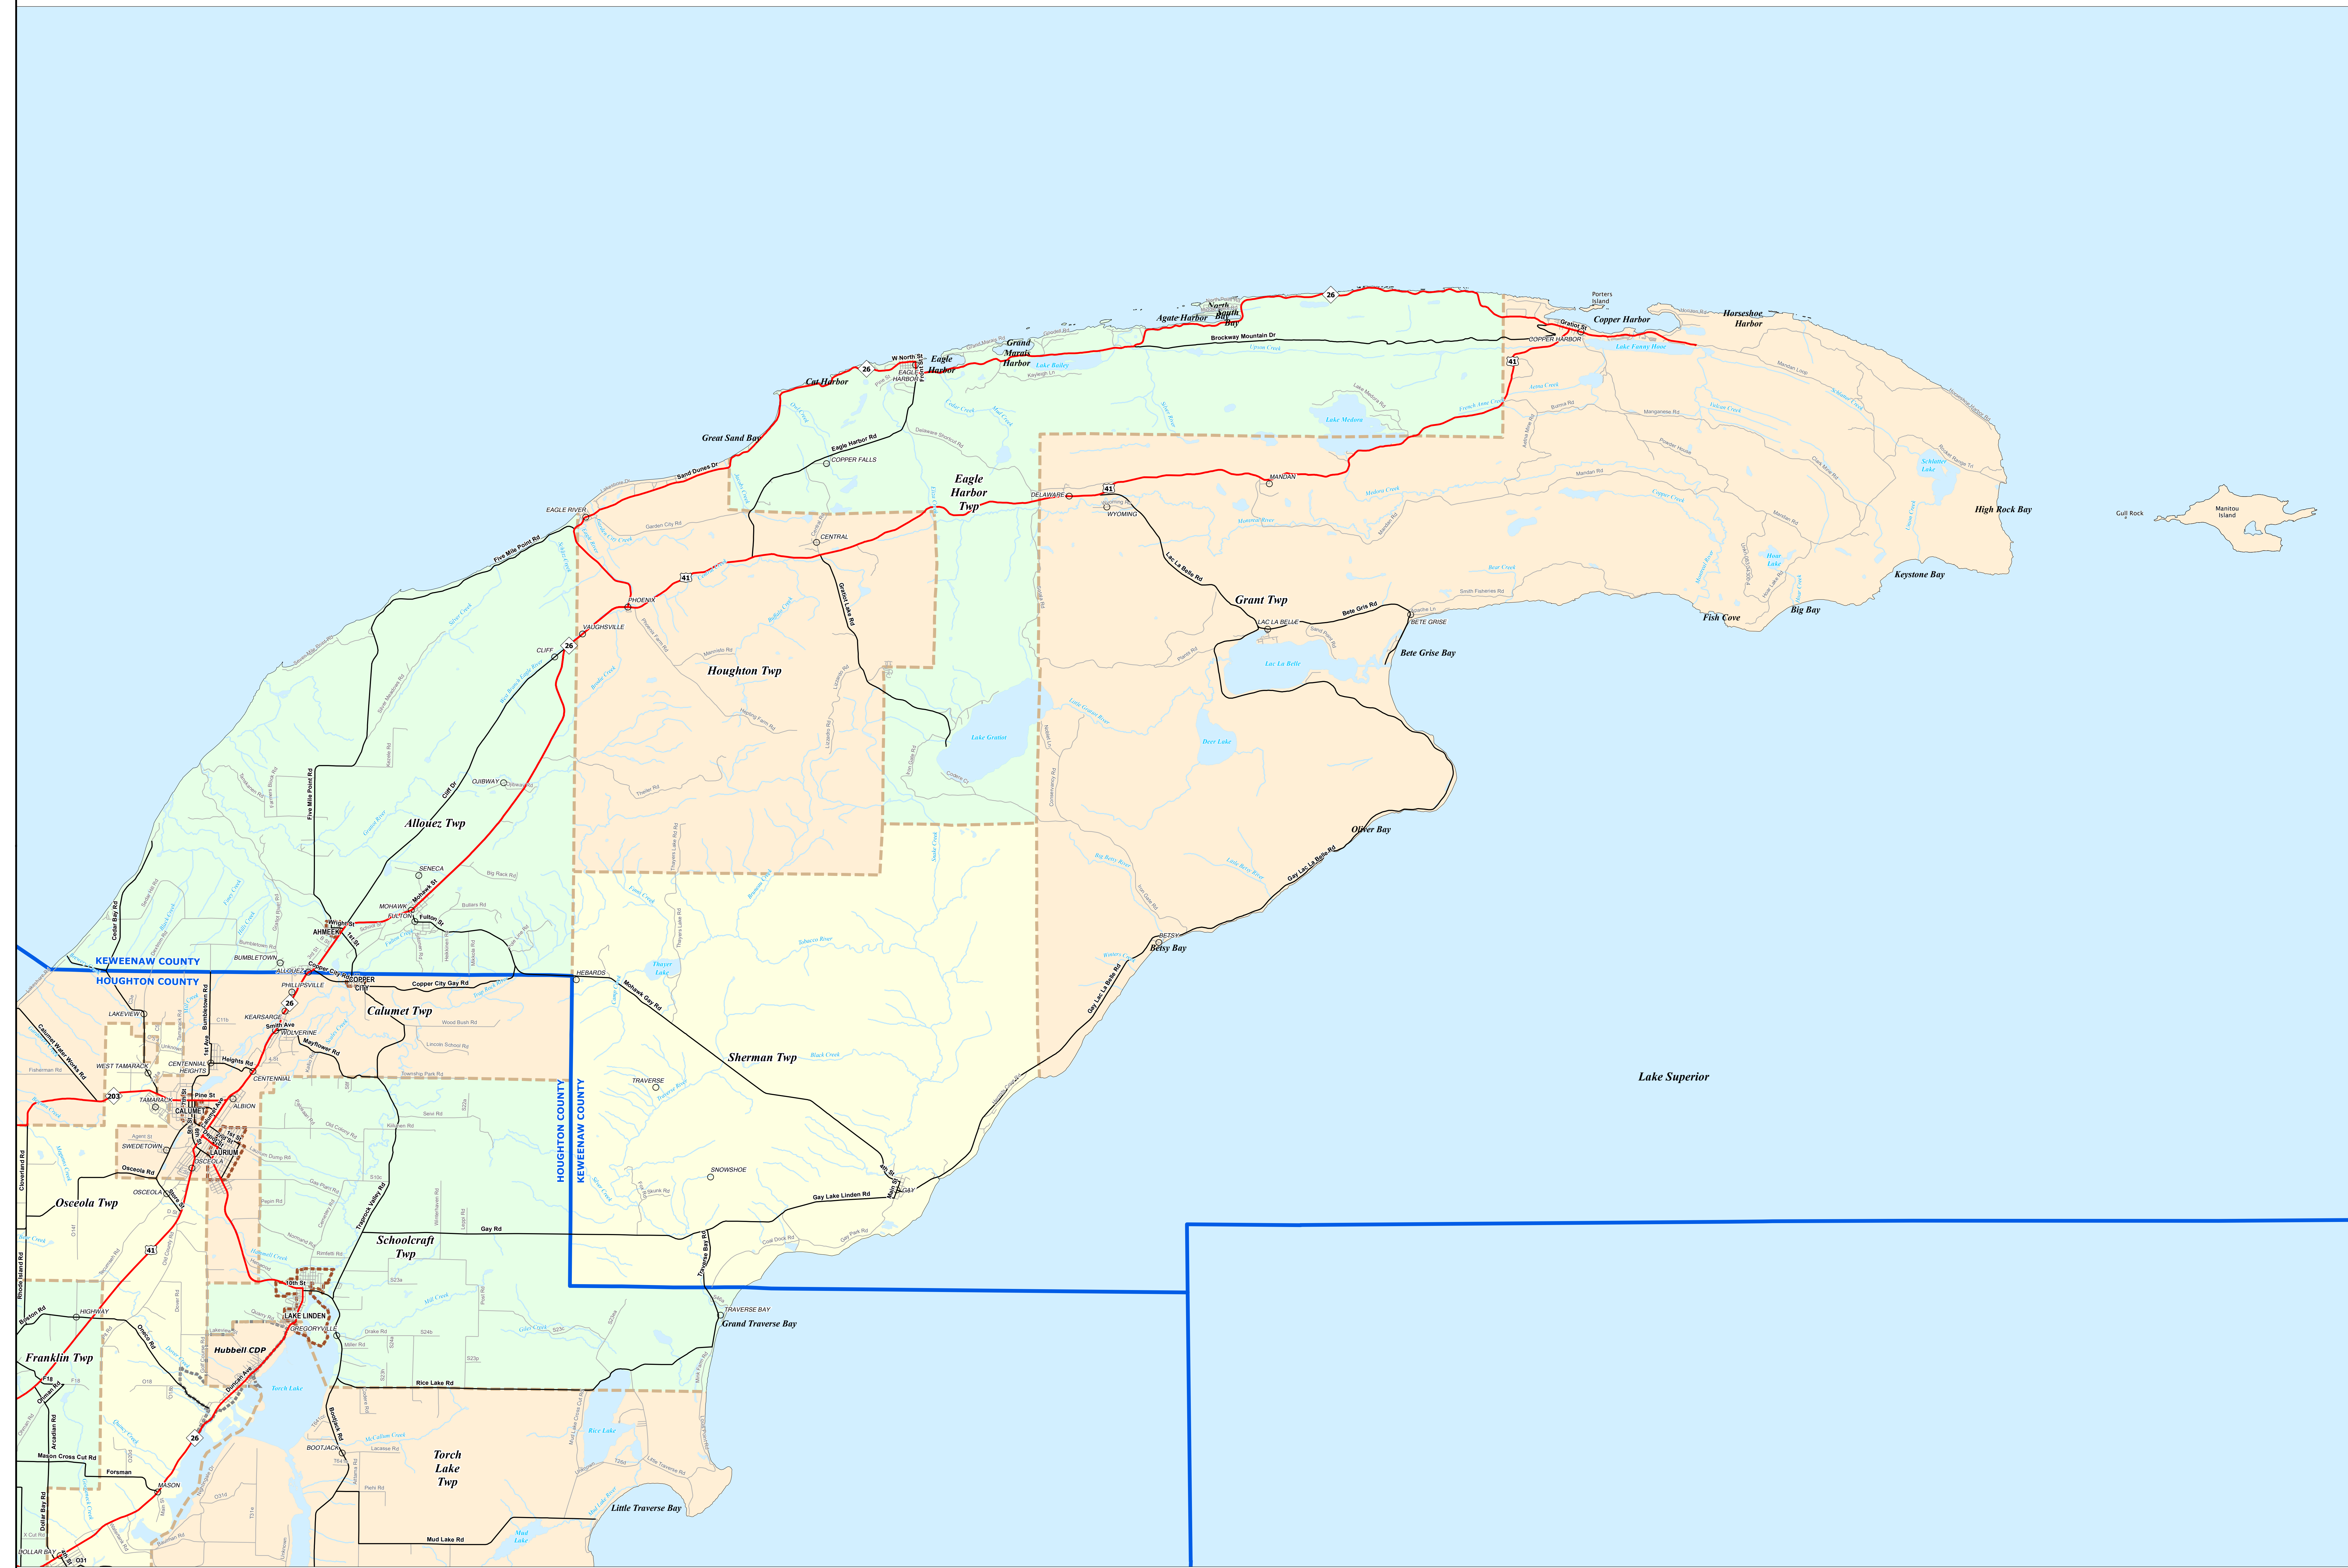

KEWEENAW COUNTY

0 0.5 1 2 Miles

Legend

- City
- Township
- Village
- Census Designated Place
- Unincorporated Place
- County
- State
- Freeway
- Highway
- Primary Road
- Local Road
- Railroad
- Water Feature
- River, Stream, or Drain

<http://www.michigan.gov/cgi>
06/01/17