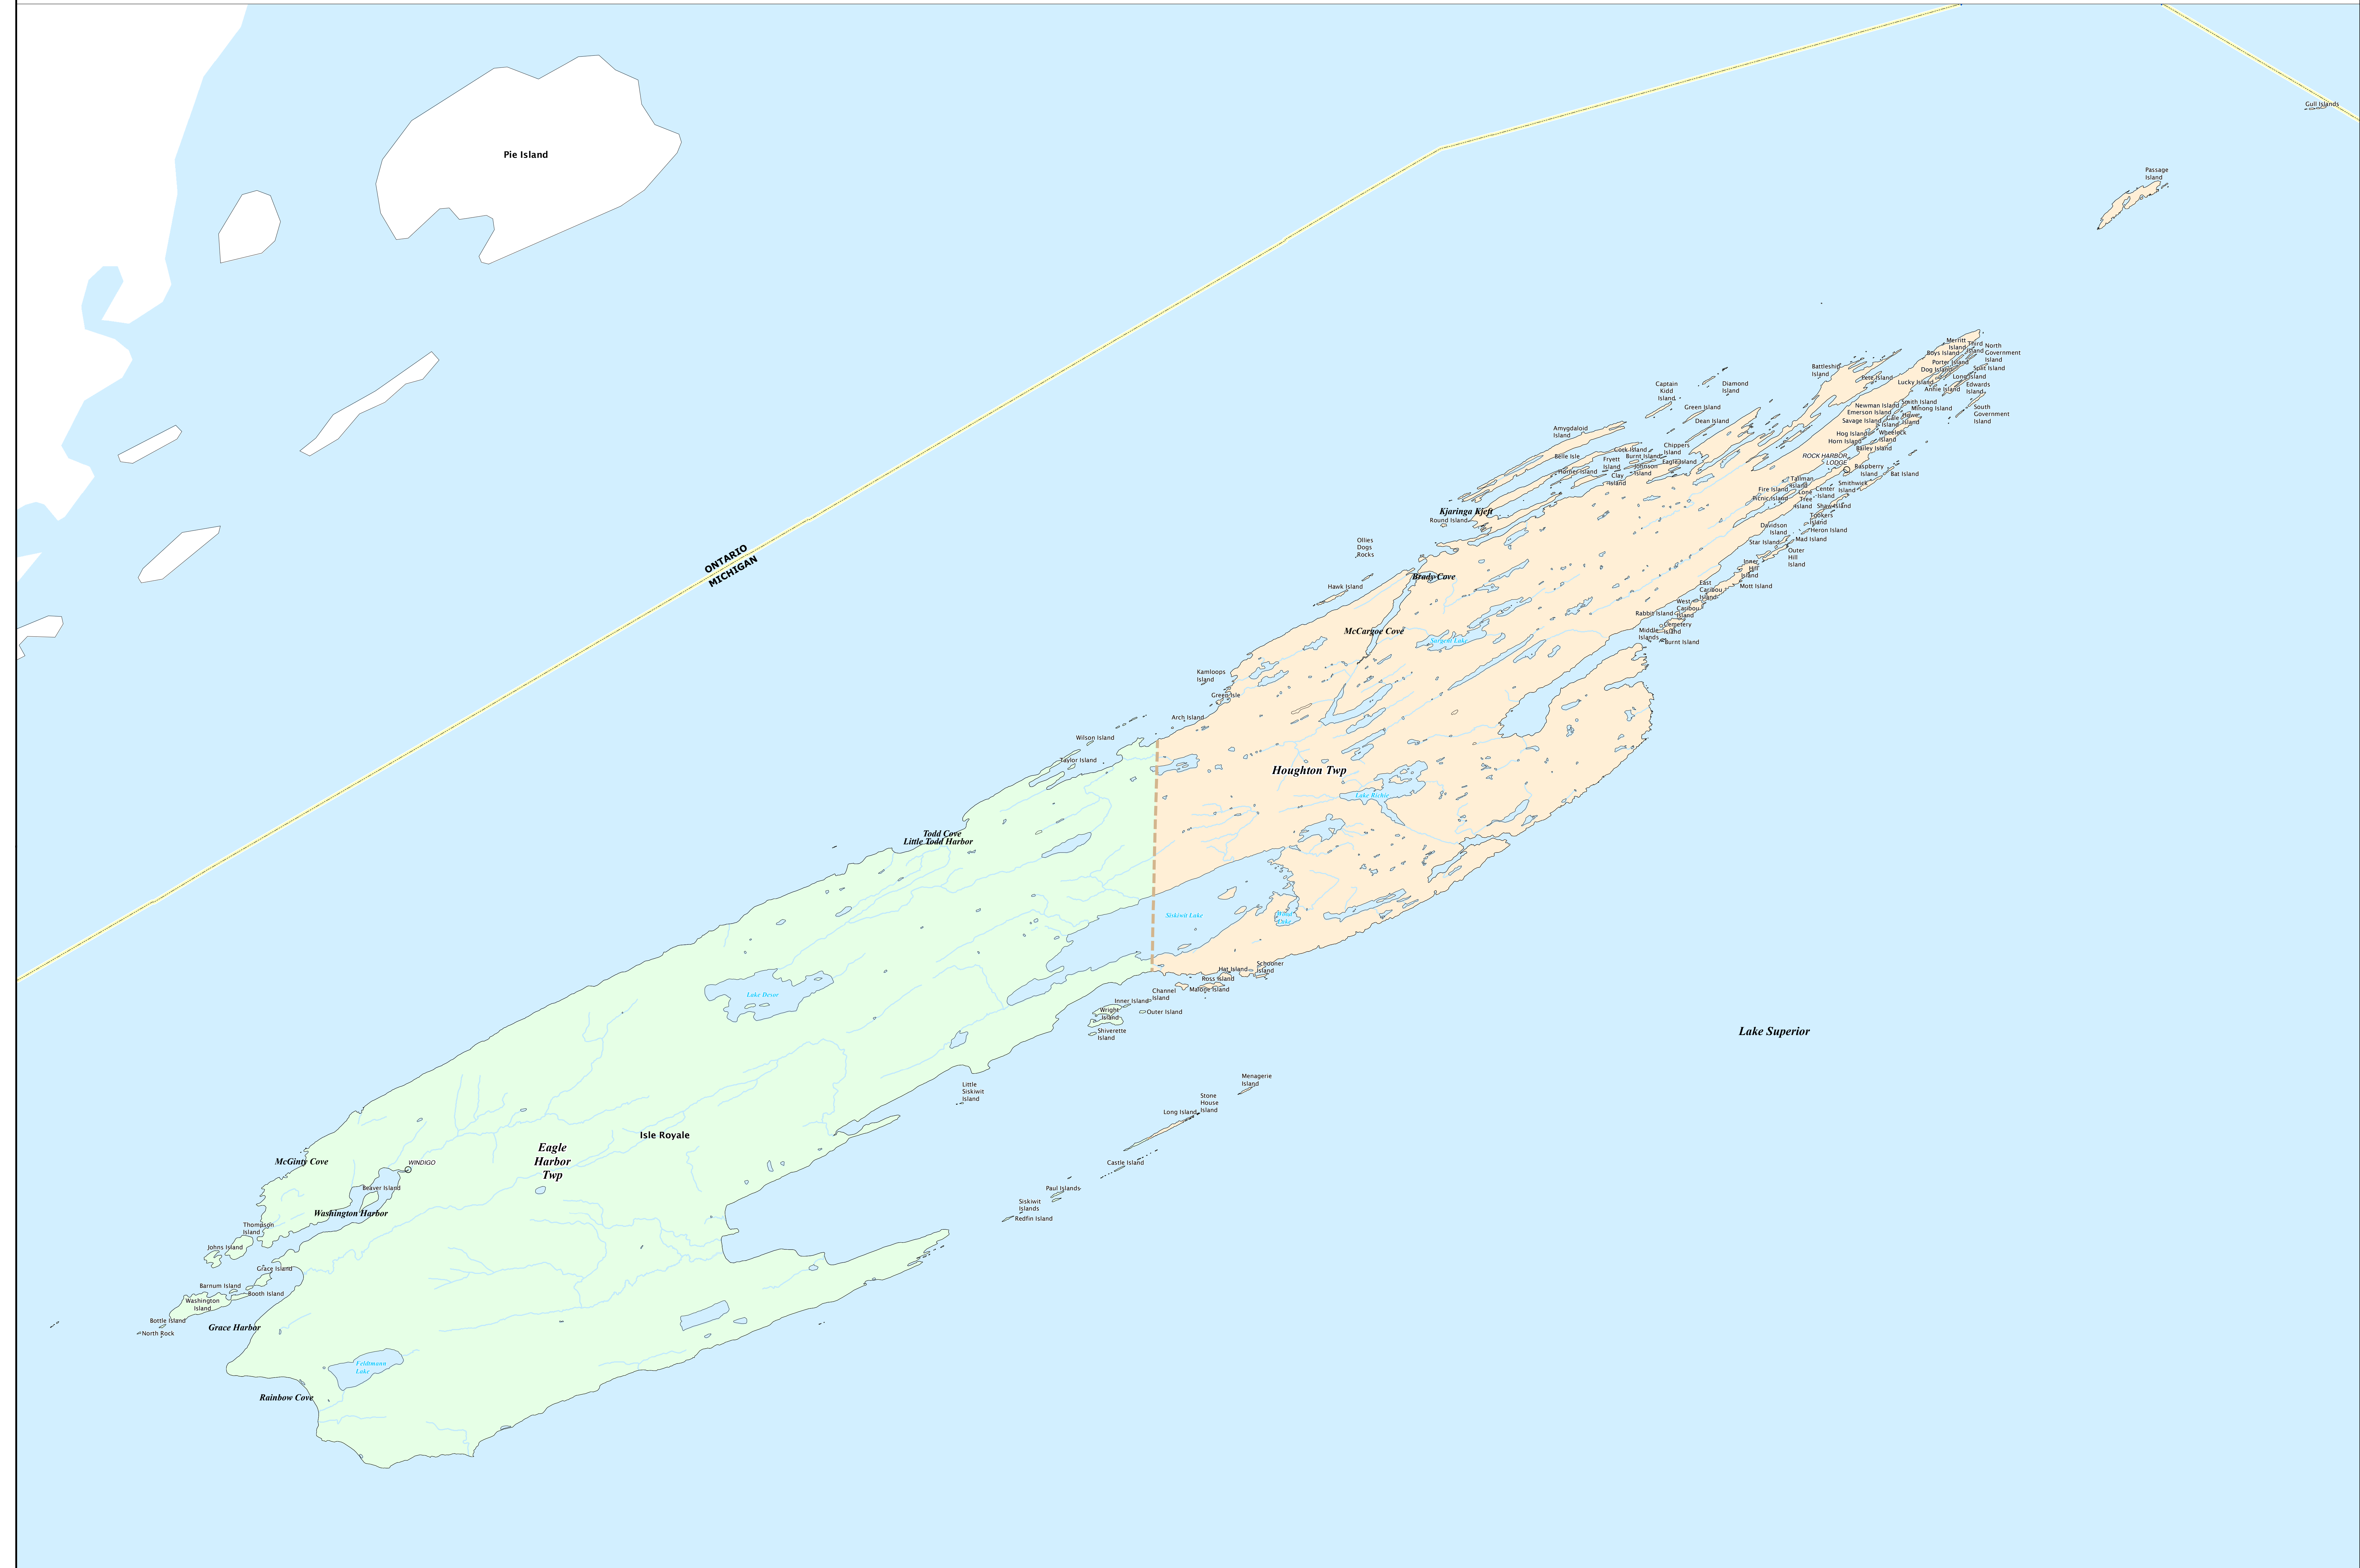

KEWEENAW COUNTY (PART) ISLE ROYALE

0 0.5 1 2 Miles

Legend

City	Unincorporated Place	Freeway	Railroad
Township	County	Highway	Water Feature
Village	State	Primary Road	River, Stream, or Drain
Census Designated Place		Local Road