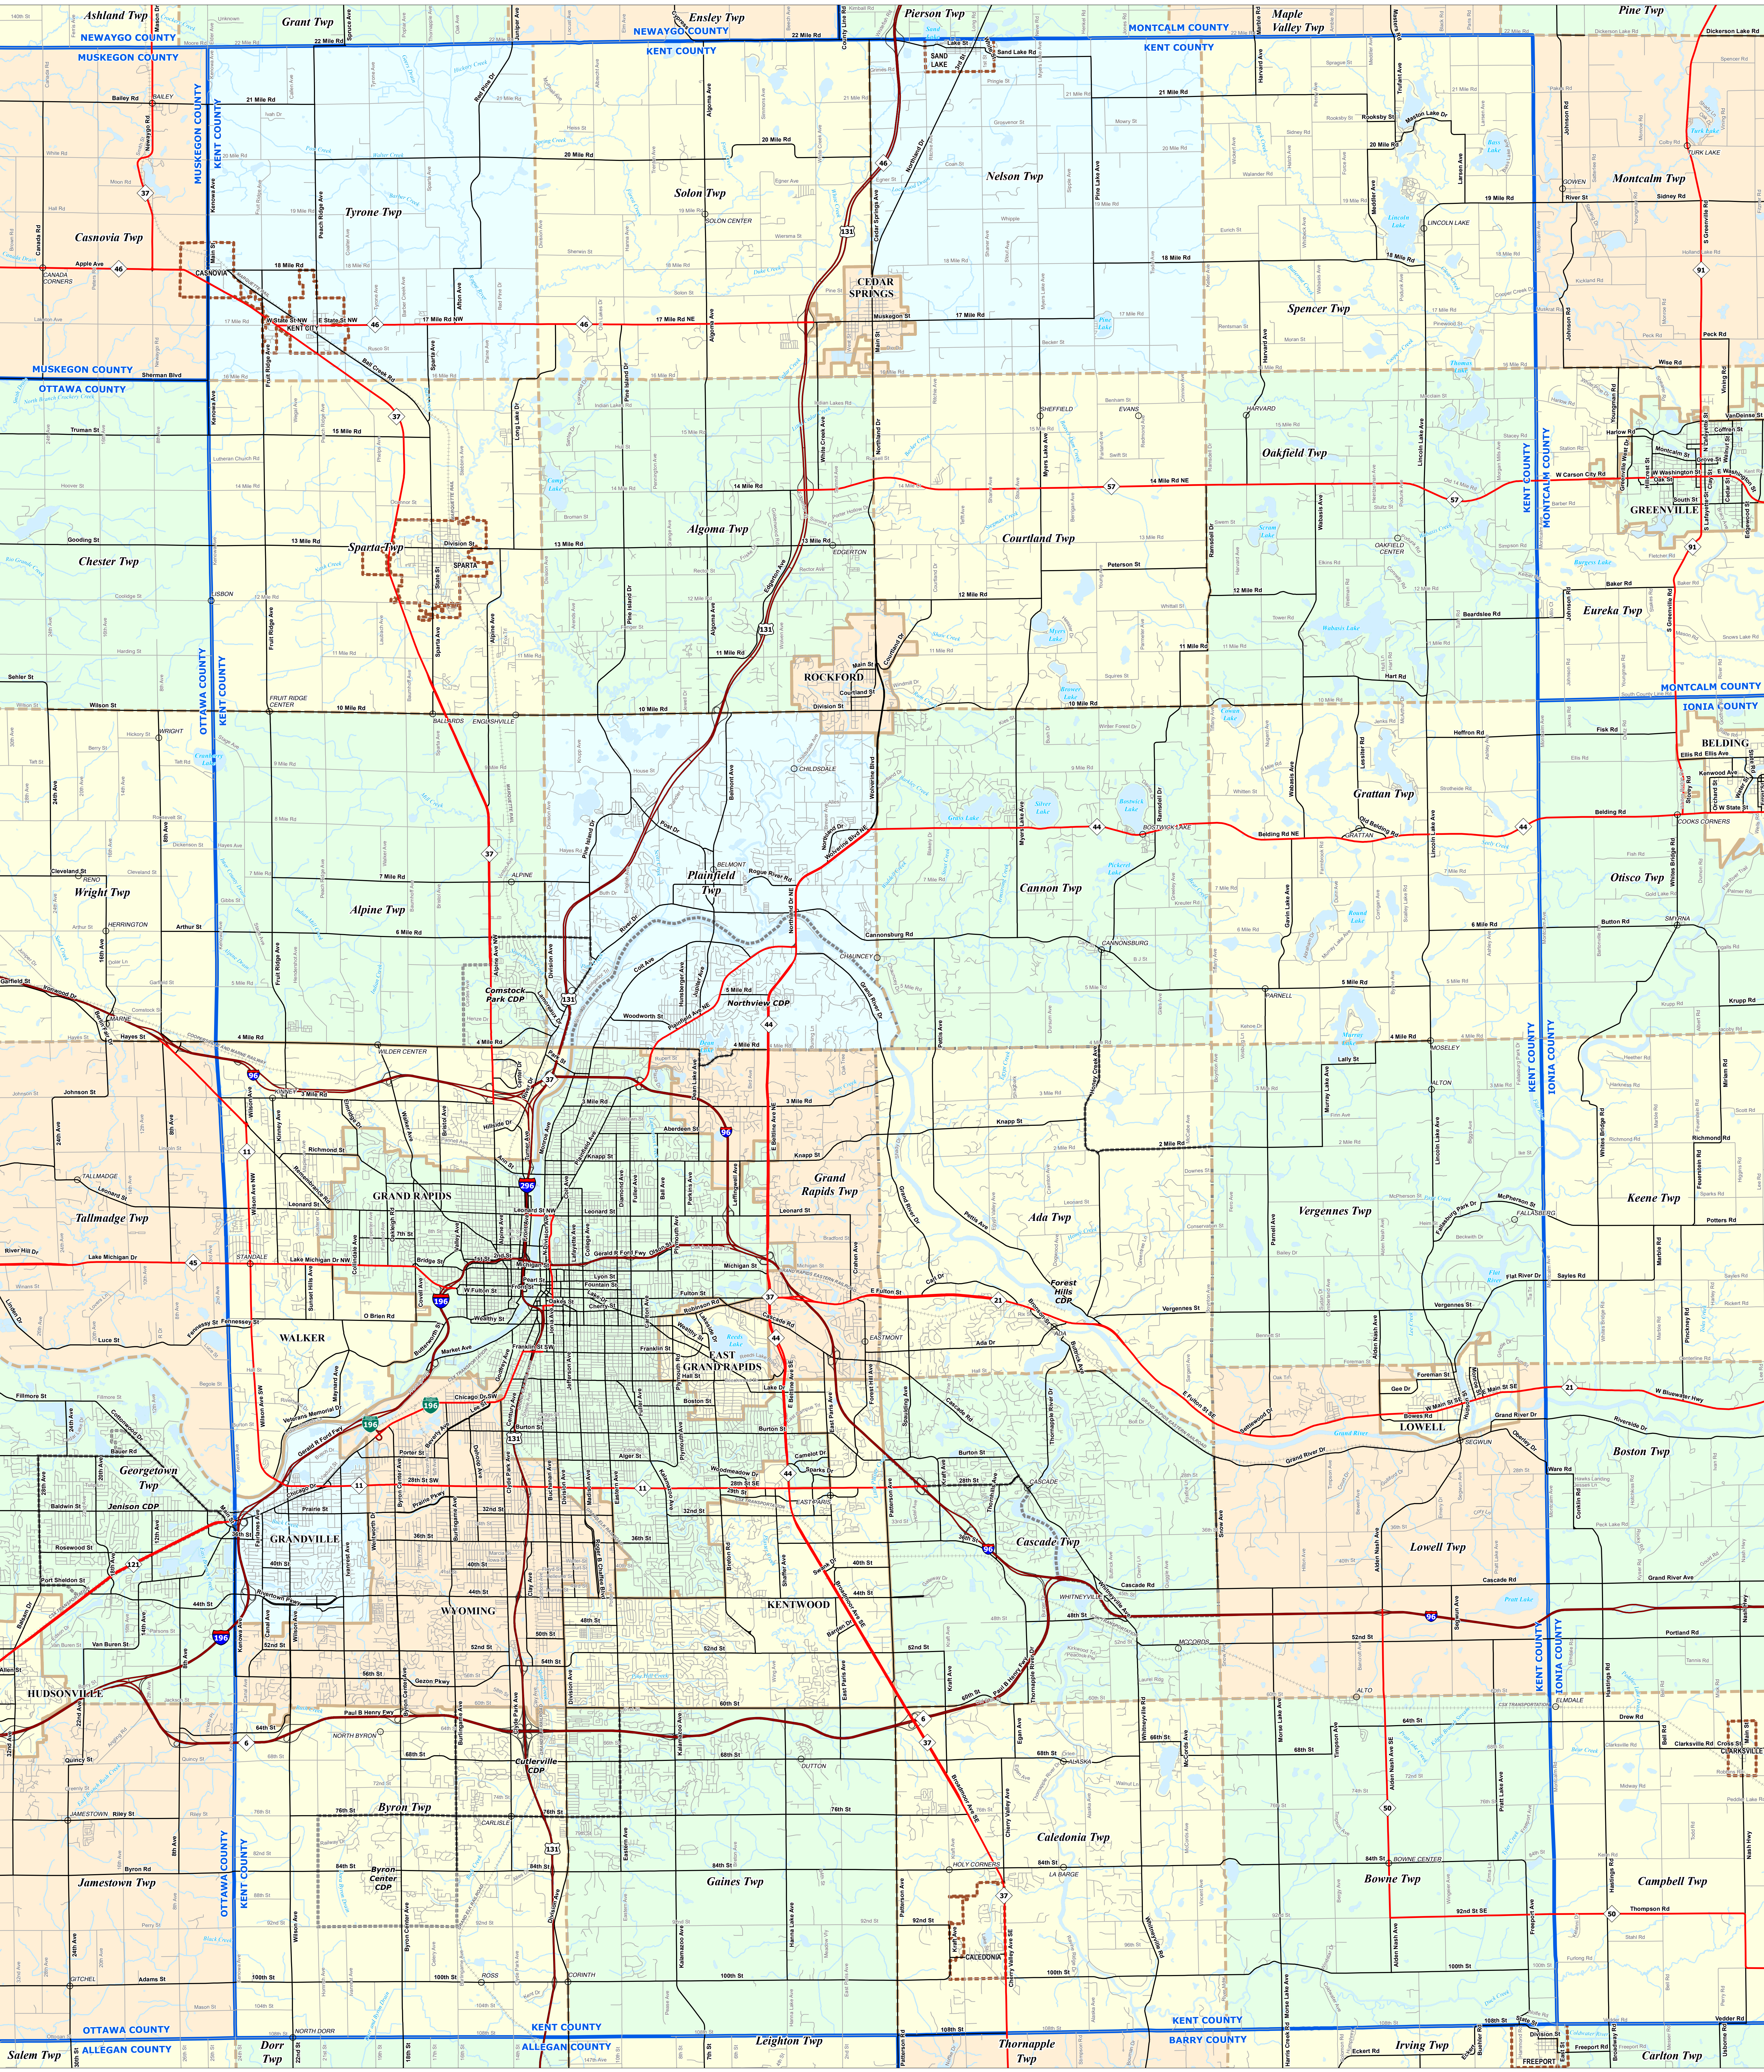

KENT COUNTY

0 0.5 1 2 Miles

Legend

- City
- Unincorporated Place
- Freeway
- Railroad
- Township
- County
- Highway
- Water Feature
- Village
- State
- Primary Road
- River, Stream, or Drain
- Census Designated Place
- Local Road

Source: Michigan Geographic Framework, v17a