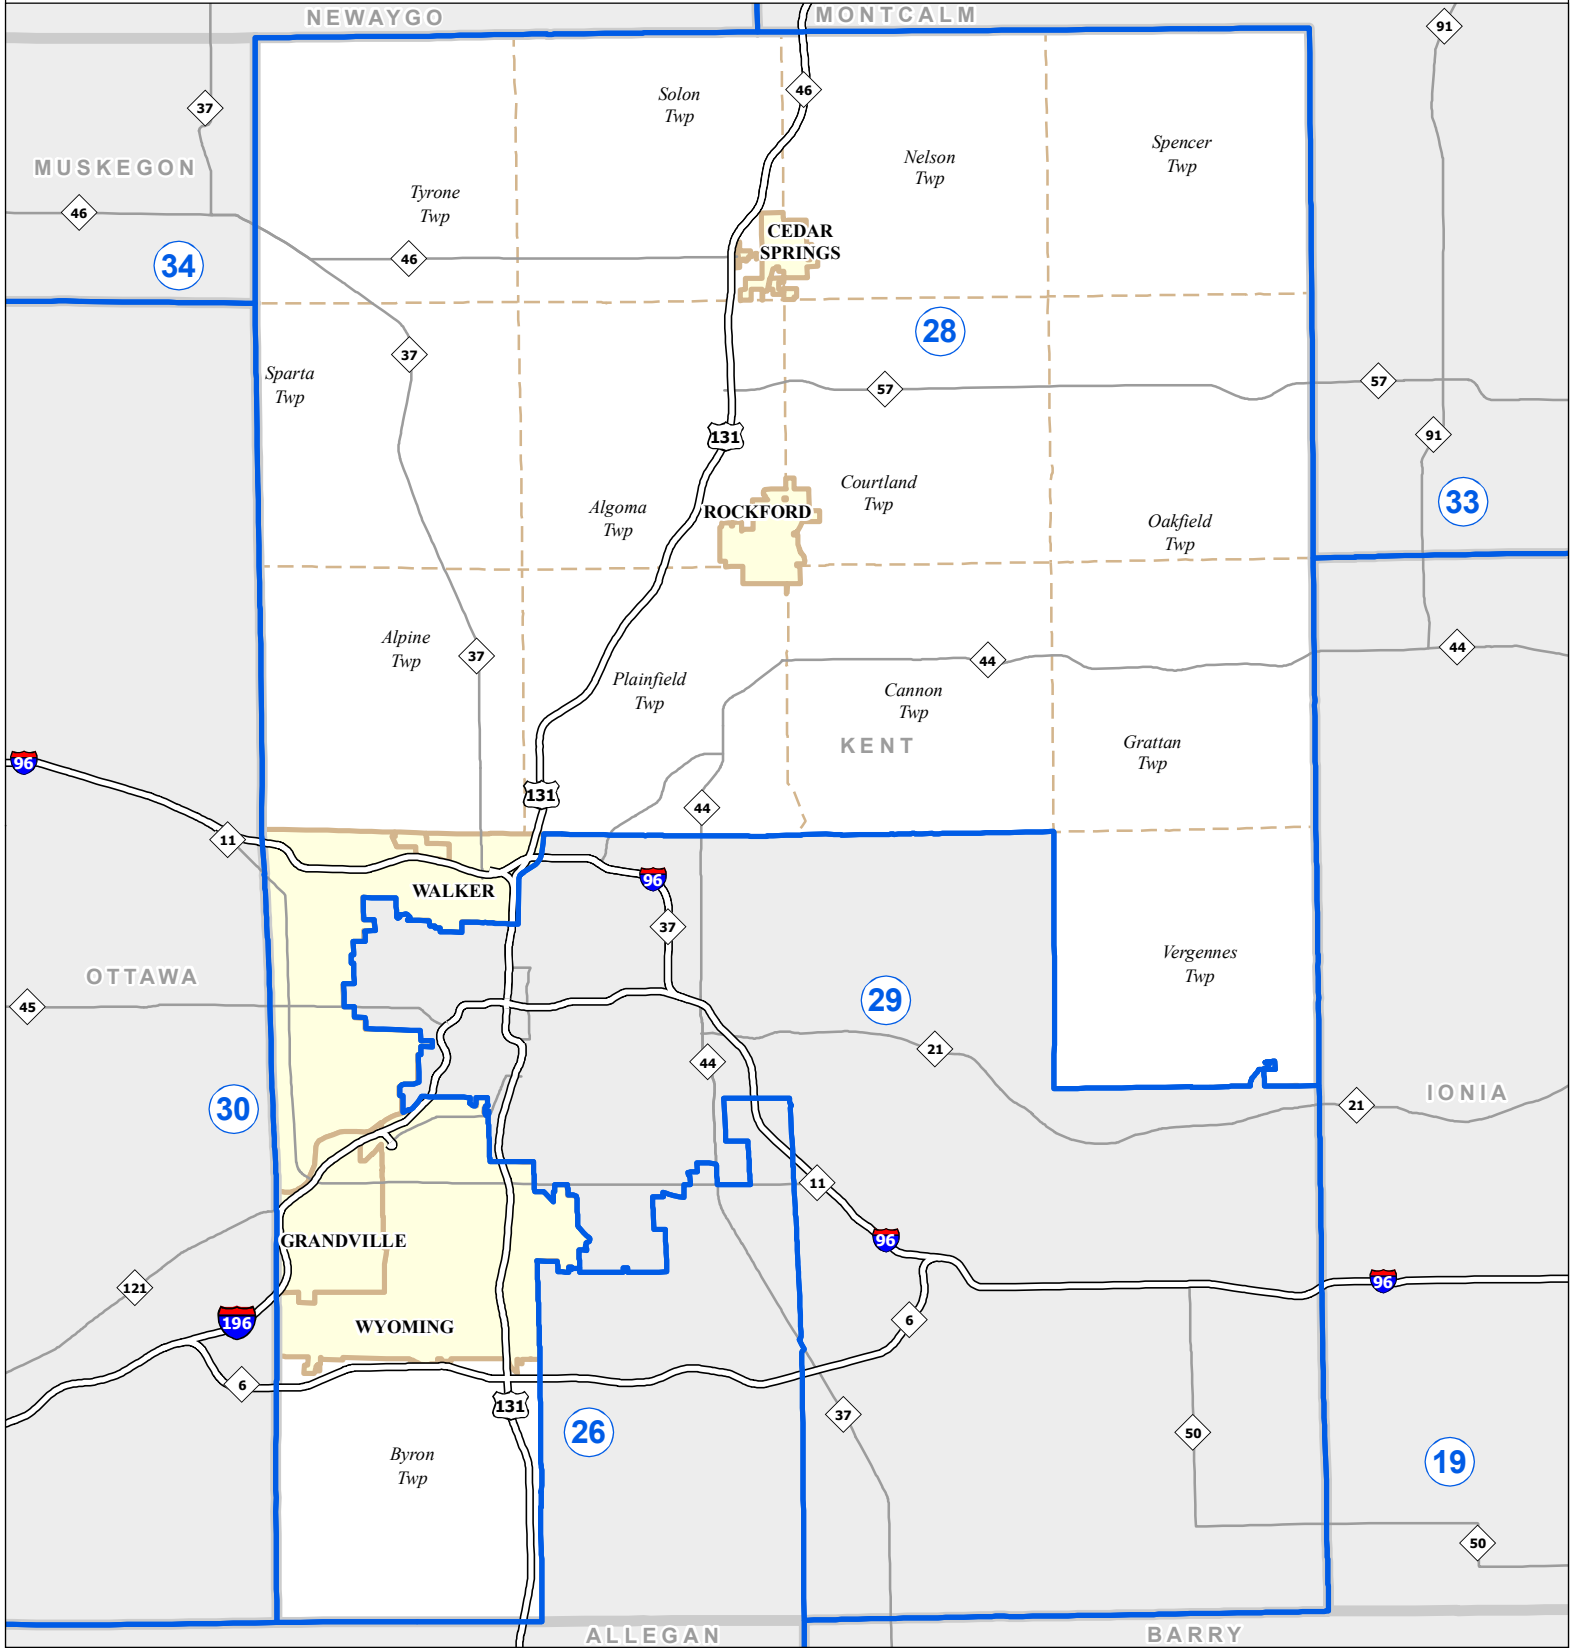

MICHIGAN SENATE DISTRICT 28

2011 Apportionment Plan

0 2.5 5 Miles

Produced by:
Center for Shared Solutions and Technology Partnerships
Michigan Department of Technology, Management, and Budget
12/19/11

Source: Base Map - Michigan Geographic Framework v11a
Legislative District Boundaries - 2011 Apportionment Plan (as enacted by PA 129 of 2011)

Legend			
	Senate District		County
	City		Township
			Freeway
			Highway

Michigan State Senate

DISTRICT 28

Kent County (part)

Algoma Township
Alpine Township
Byron Township
Cannon Township
Cedar Springs city
Courtland Township
Grandville city
Grattan Township
Nelson Township
Oakfield Township
Plainfield Township
Rockford city
Solon Township
Sparta Township
Spencer Township
Tyrone Township
Vergennes Township
Walker city
Wyoming city