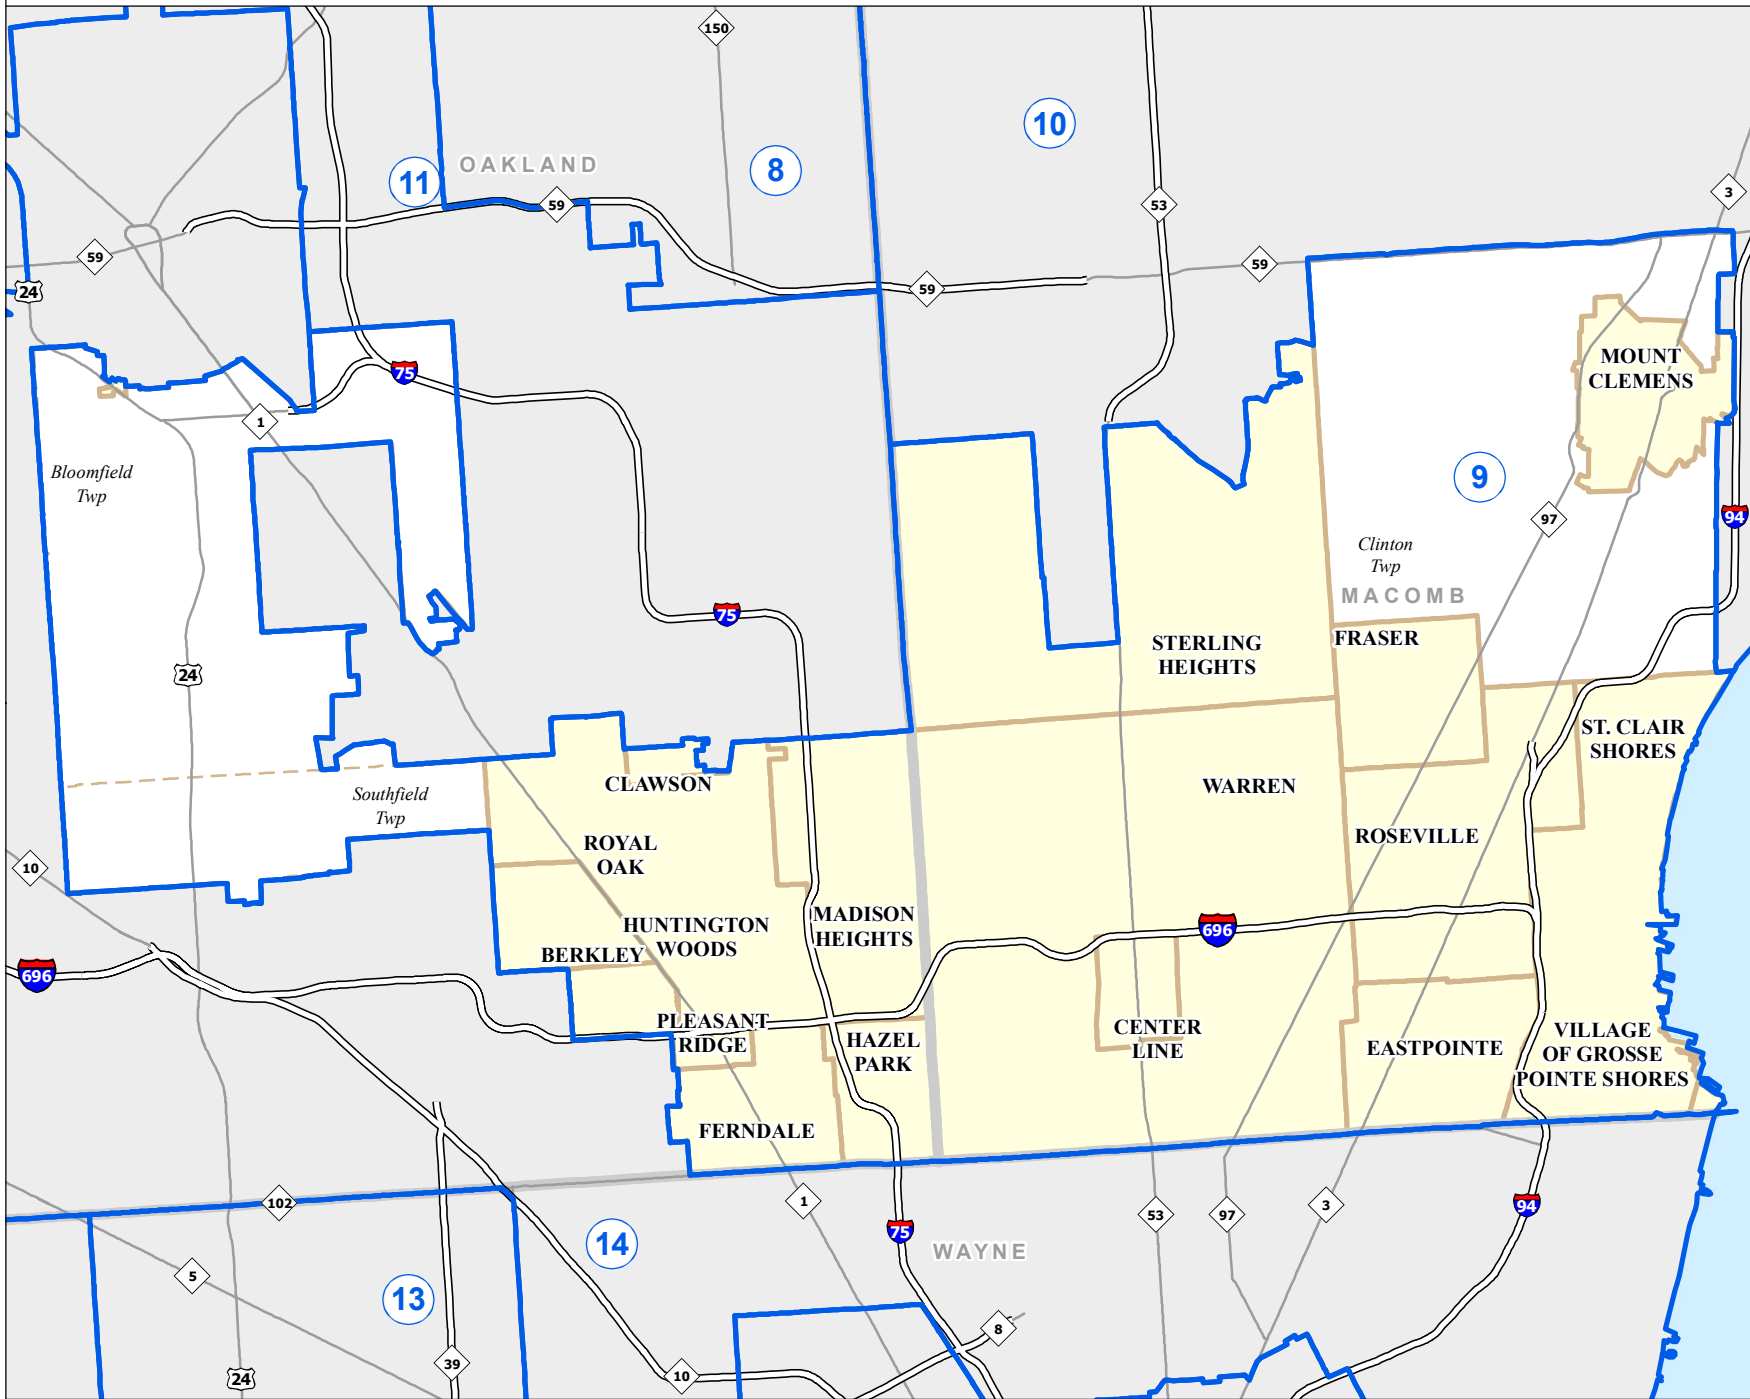

MICHIGAN CONGRESSIONAL DISTRICT 9

2011 Apportionment Plan

Legend

- Congressional District
- City
- County
- Township
- Freeway
- Highway

Source:
 Base Map:
 Michigan Geographic Framework v11a
 Legislative District Boundaries:
 2011 Apportionment Plan
 (as enacted by PA 128 of 2011)

Michigan Congressional Districts

DISTRICT 9

Macomb County (part)

- Center Line city
- Clinton Township
- Eastpointe city
- Fraser city
- Mt Clemens city
- Roseville city
- St Clair Shores city
- Sterling Heights city (part)
- Village of Grosse Pointe Shores, a Michigan City city (part)
- Warren city

Oakland County (part)

- Berkley city
- Bloomfield Township
- Clawson city (part)
- Ferndale city
- Hazel Park city
- Huntington Woods city
- Madison Heights city
- Pleasant Ridge city
- Royal Oak city
- Southfield Township