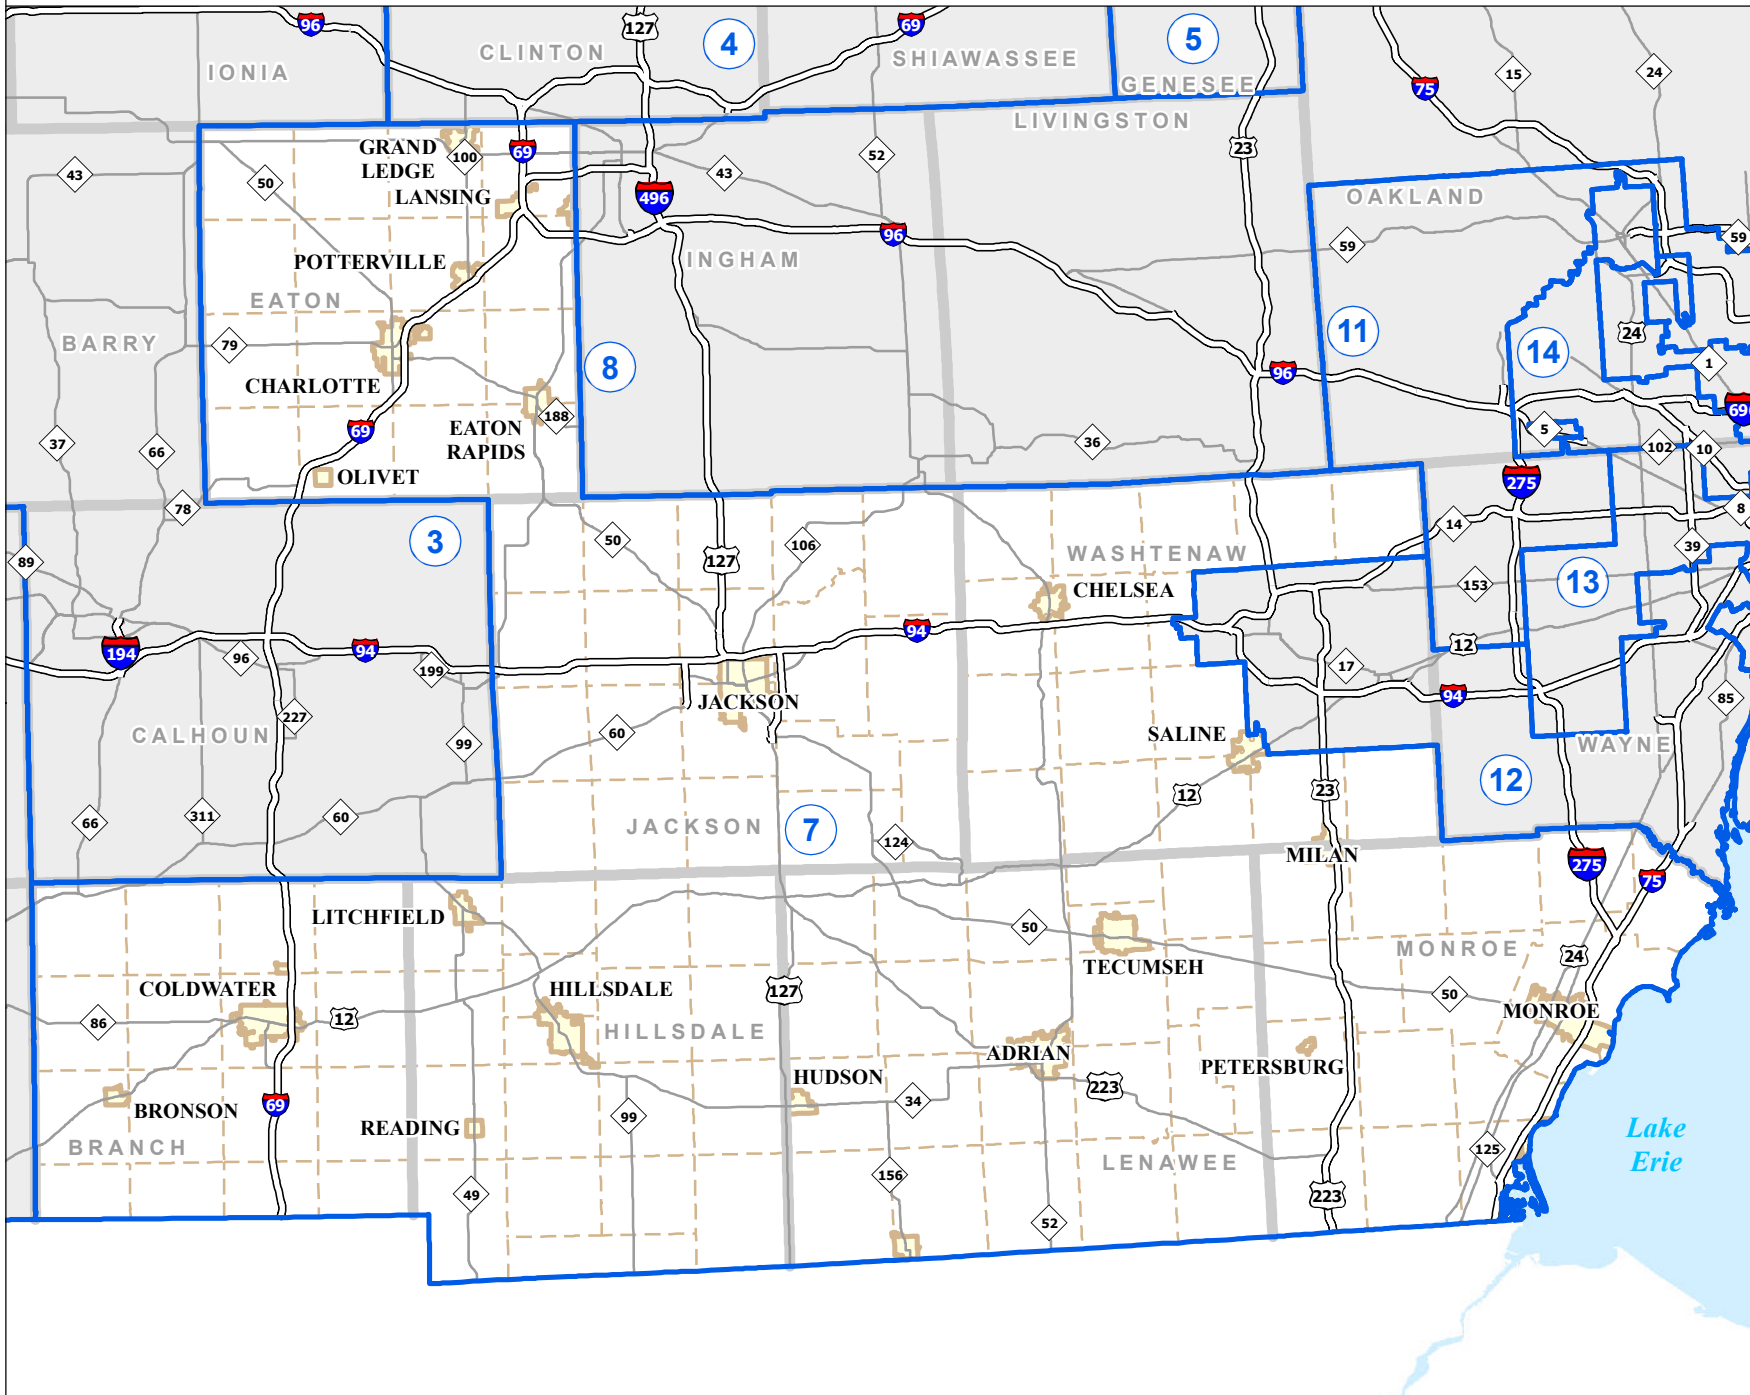

# MICHIGAN CONGRESSIONAL DISTRICT 7 2011 Apportionment Plan

0 2.5 5 10 Miles

**Legend**

- Congressional District
- City
- County
- Township
- Freeway
- Highway

Source:  
Base Map:  
Michigan Geographic Framework v11a  
Legislative District Boundaries:  
2011 Apportionment Plan  
(as enacted by PA 128 of 2011)

# *Michigan Congressional Districts*

## DISTRICT 7

Branch County  
Eaton County  
Hillsdale County  
Jackson County  
Lenawee County  
Monroe County  
Washtenaw County (part)  
    Augusta Township  
    Bridgewater Township  
    Chelsea city  
    Dexter Township  
    Freedom Township  
    Lima Township  
    Lodi Township  
    Lyndon Township  
    Manchester Township  
    Milan city  
    Northfield Township  
    Pittsfield Township (part)  
    Salem Township  
    Saline city  
    Saline Township  
    Scio Township (part)  
    Sharon Township  
    Sylvan Township  
    Webster Township  
    York Township