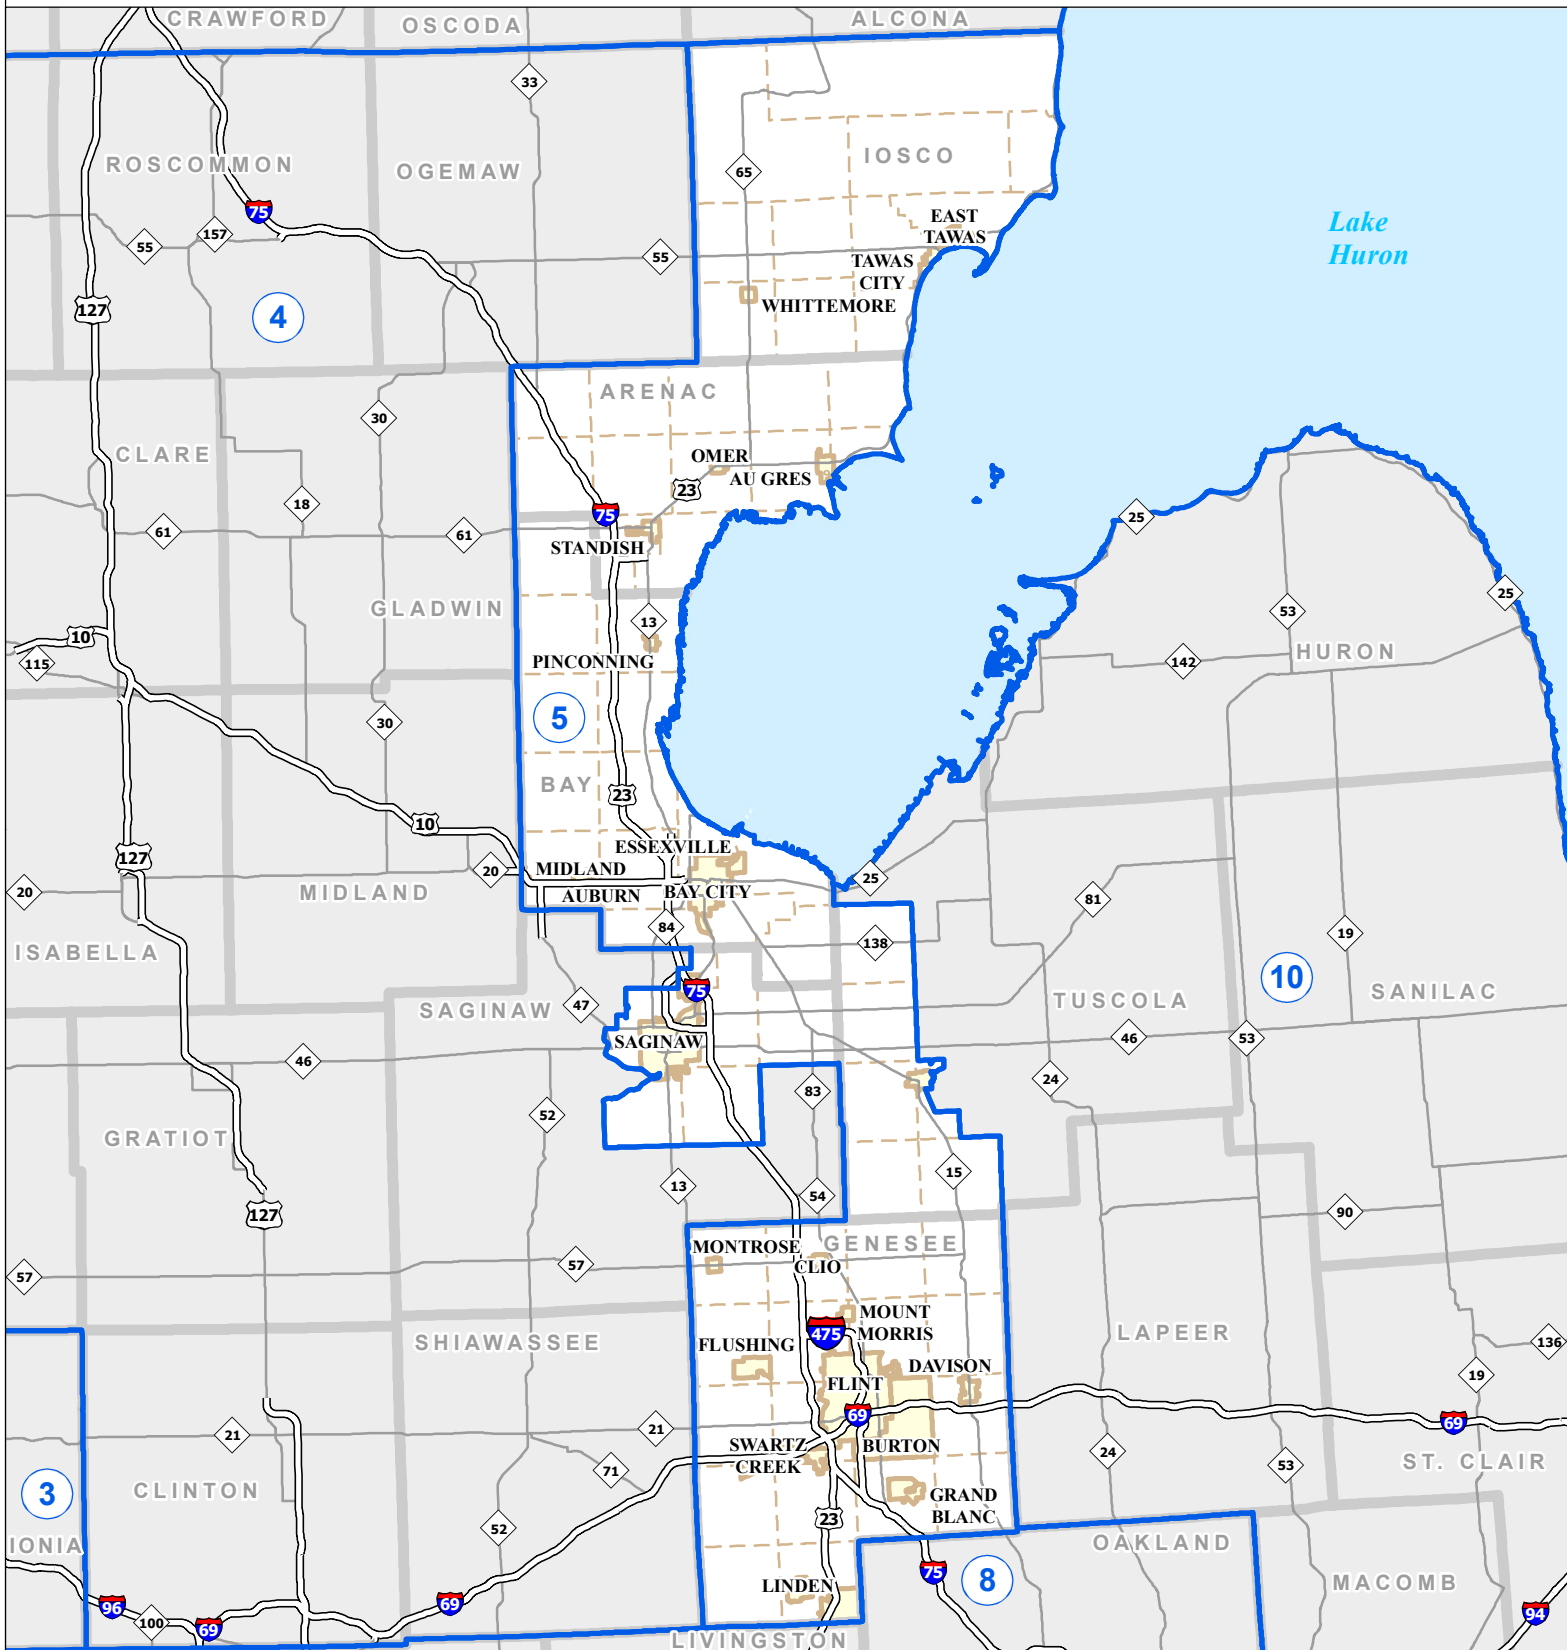

MICHIGAN CONGRESSIONAL DISTRICT 5 2011 Apportionment Plan

0 2.5 5 10 Miles

Produced by:
Center for Shared Solutions and Technology Partnerships
Michigan Department of Technology, Management, and Budget
12/19/11

Source: Base Map - Michigan Geographic Framework v11a
Legislative District Boundaries - 2011 Apportionment Plan (as enacted by PA 128 of 2011)

Legend

-  Congressional District
-  County
-  Freeway
-  City
-  Township
-  Highway

Michigan Congressional Districts

DISTRICT 5

Arenac County
Bay County
Genesee County
Iosco County
Saginaw County (part)
 Blumfield Township
 Bridgeport Township
 Buena Vista Township
 Carrollton Township
 Saginaw city
 Saginaw Township (part)
 Spaulding Township
 Zilwaukee city
 Zilwaukee Township
Tuscola County (part)
 Arbela Township
 Denmark Township
 Gilford Township
 Millington Township
 Tuscola Township
 Vassar city
 Vassar Township (part)