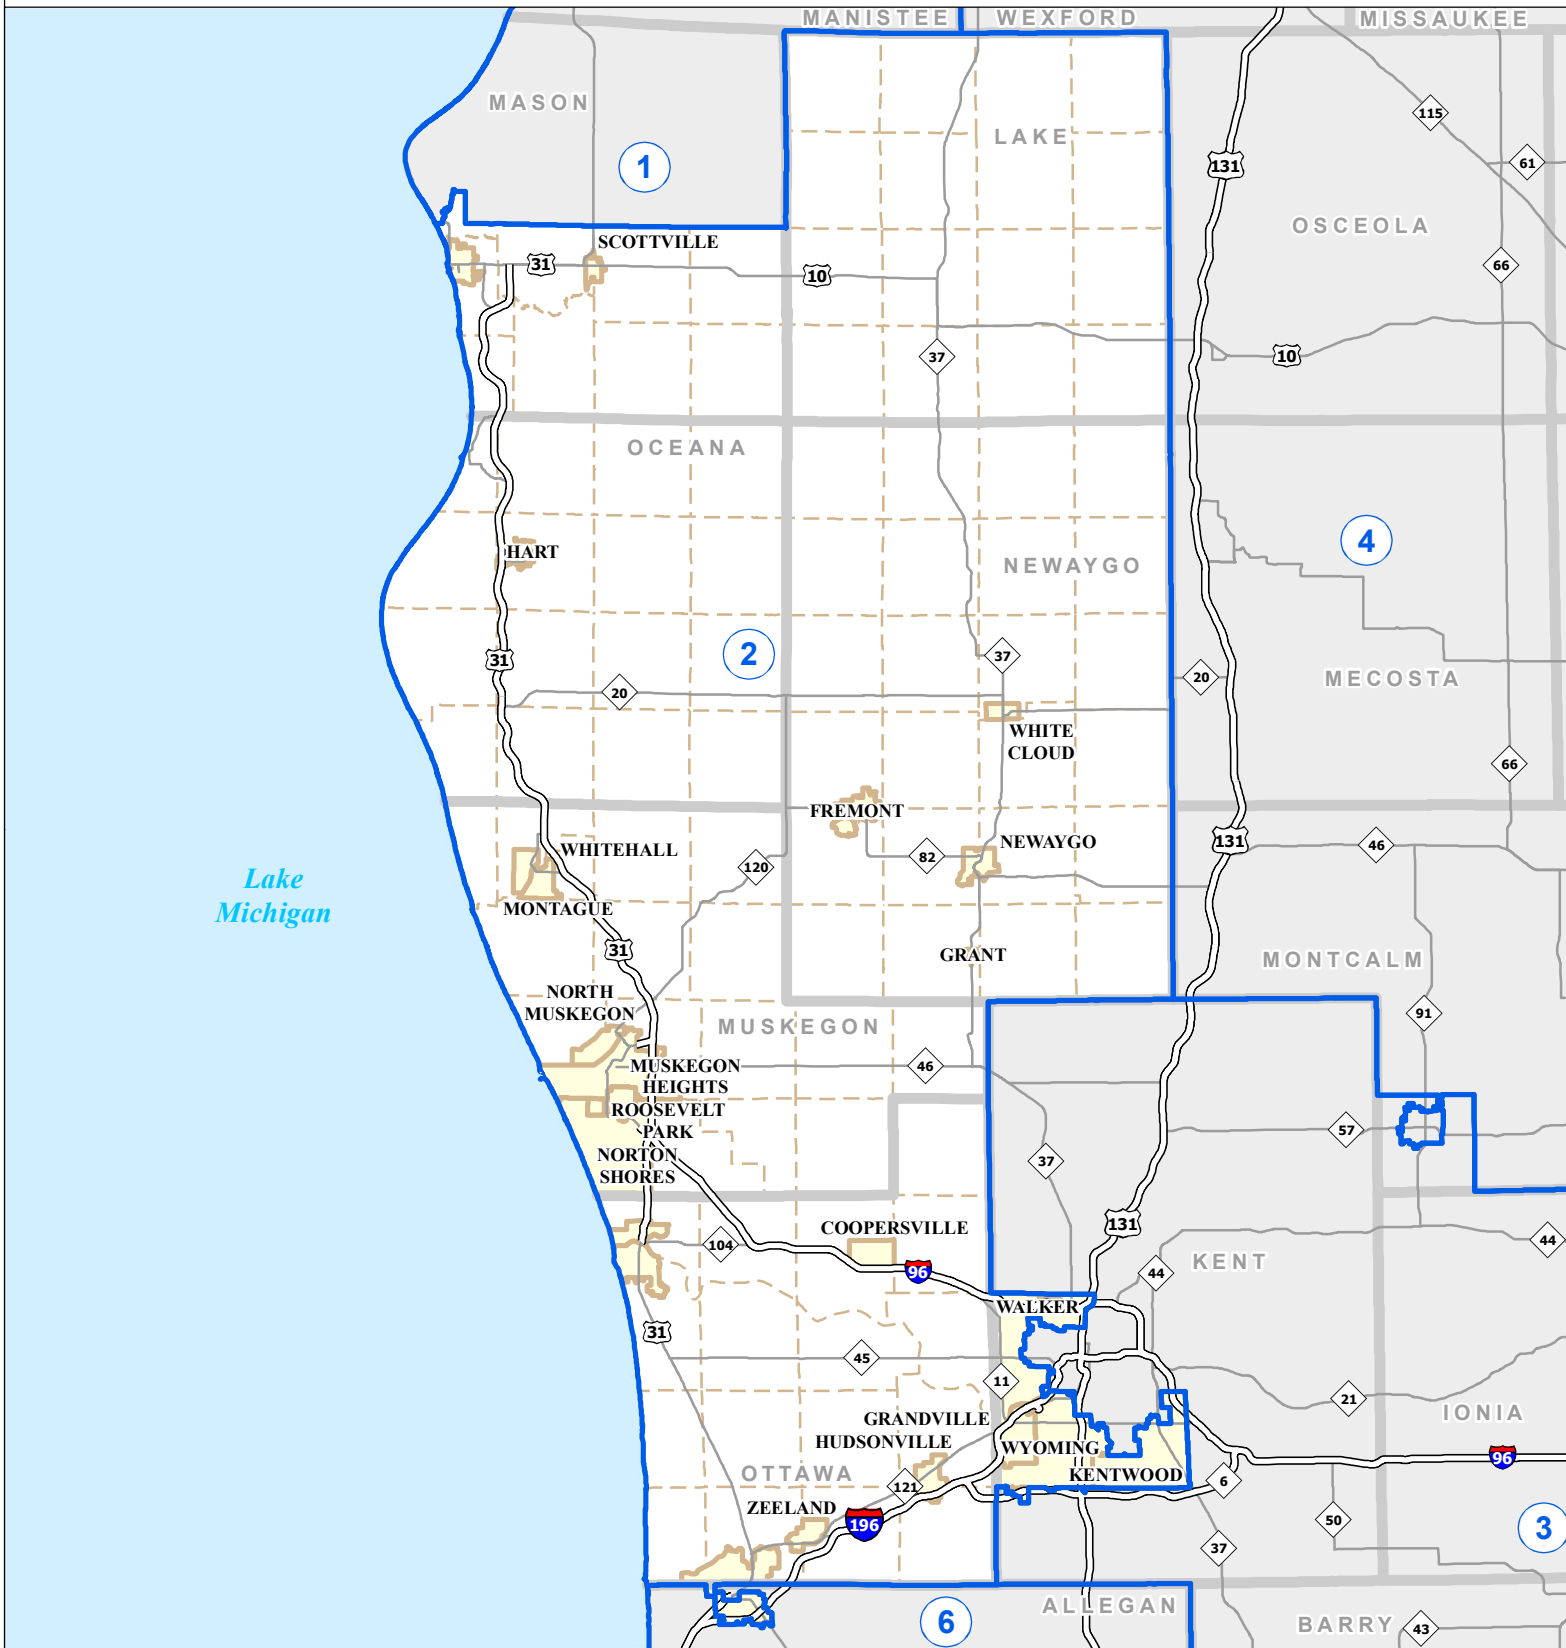

MICHIGAN CONGRESSIONAL DISTRICT 2 2011 Apportionment Plan

0 2.5 5 10 Miles

Legend					
	Congressional District		County		Freeway
	City		Township		Highway