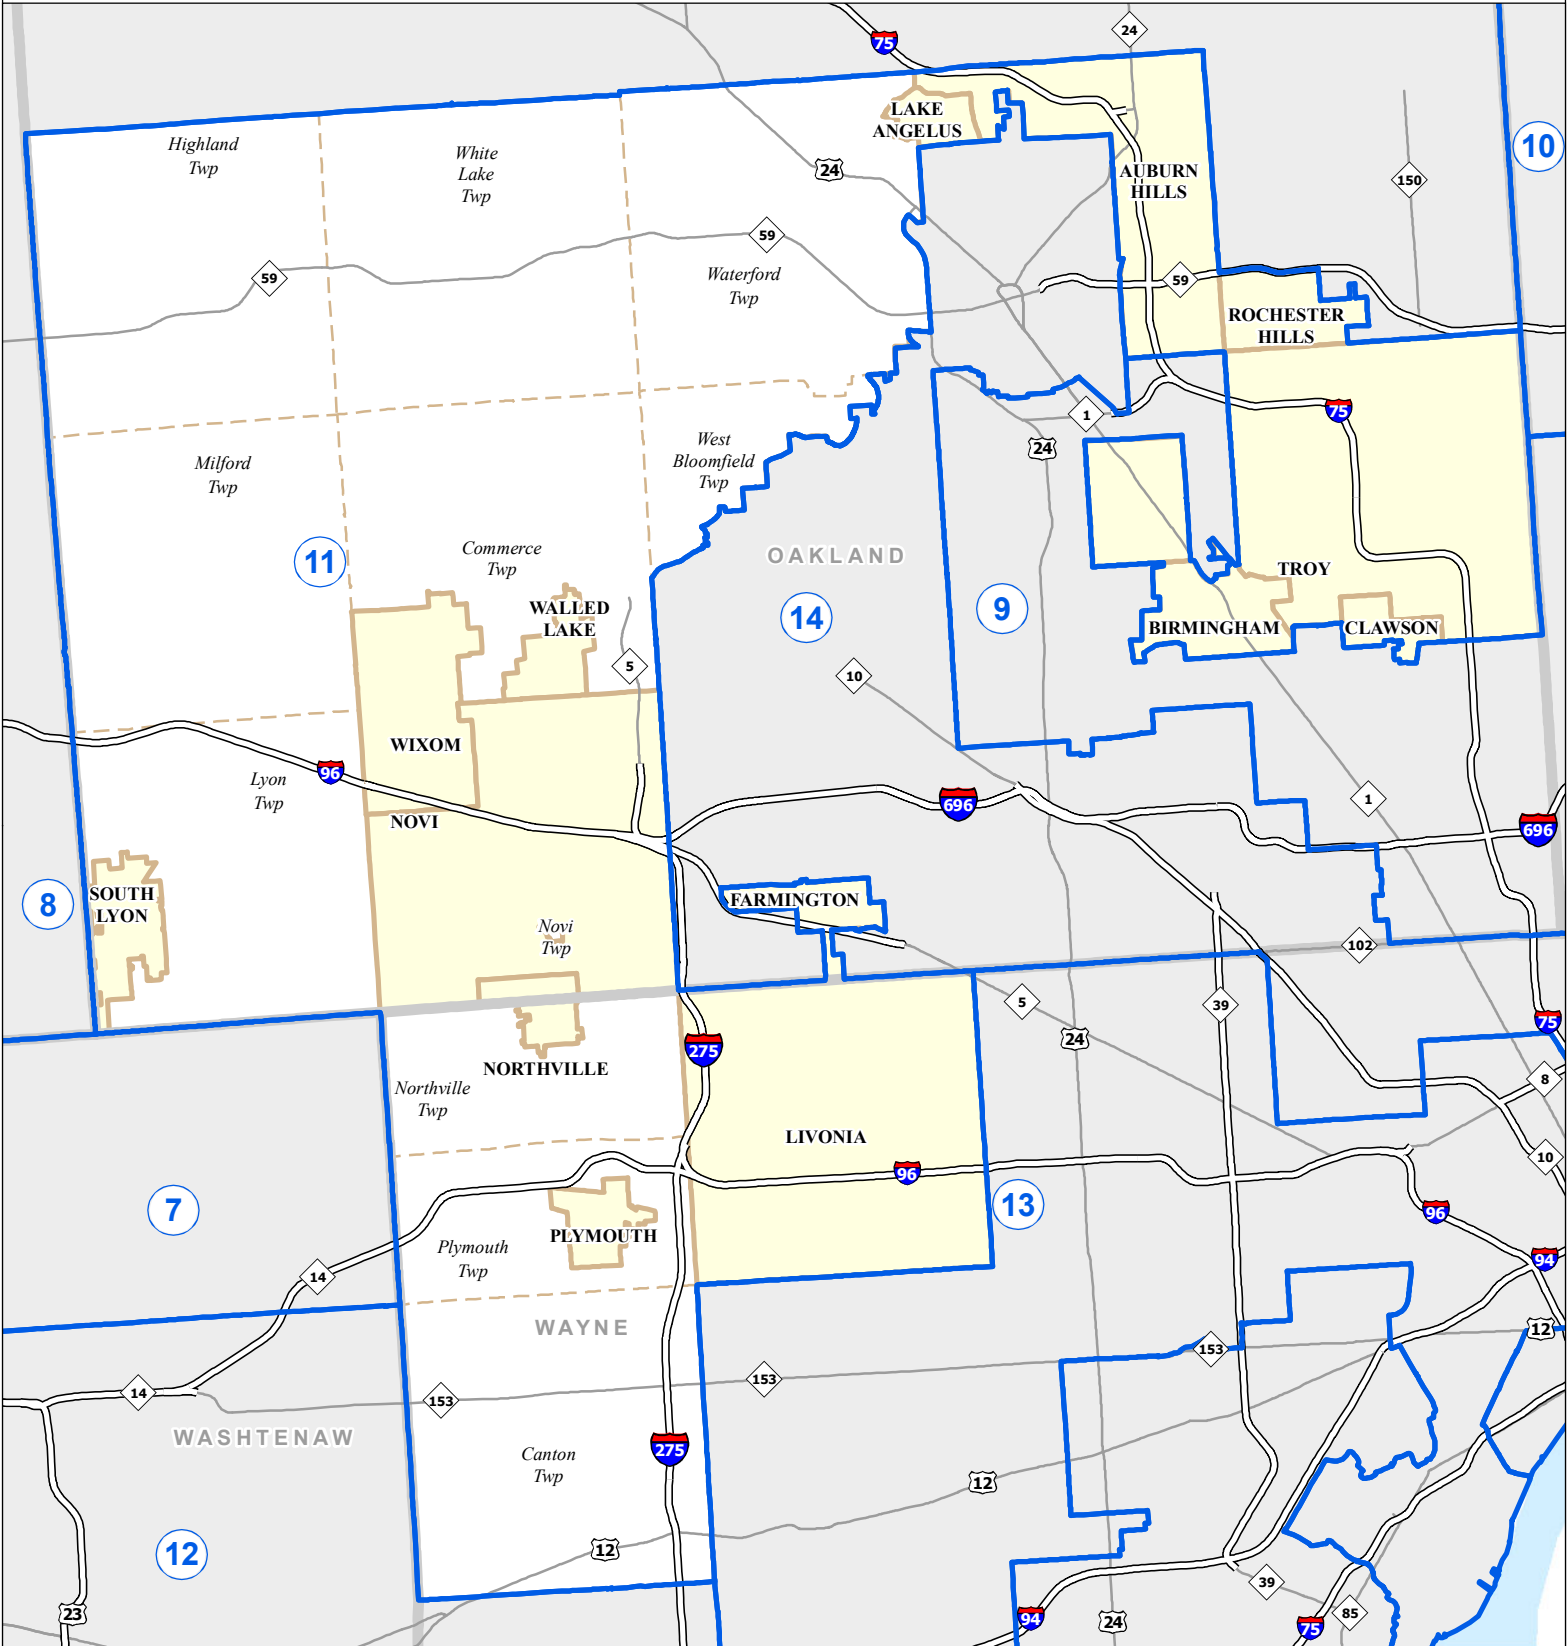

MICHIGAN CONGRESSIONAL DISTRICT 11

2011 Apportionment Plan

Produced by:
Center for Shared Solutions and Technology Partnerships
Michigan Department of Technology, Management, and Budget
12/19/11

Source: Base Map - Michigan Geographic Framework v11a
Legislative District Boundaries - 2011 Apportionment Plan (as enacted by PA 128 of 2011)

Legend					
	Congressional District		County		Freeway
	City		Township		Highway

Michigan Congressional Districts

DISTRICT 11

Oakland County (part)

- Auburn Hills city
- Birmingham city
- Bloomfield Hills city
- Clawson city (part)
- Commerce Township
- Farmington city
- Highland Township
- Lake Angelus city
- Lyon Township
- Milford Township
- Northville city
- Novi city
- Novi Township
- Rochester Hills city (part)
- South Lyon city
- Troy city
- Walled Lake city
- Waterford Township
- West Bloomfield Township (part)
- White Lake Township
- Wixom city

Wayne County (part)

- Canton Township
- Livonia city
- Northville city
- Northville Township
- Plymouth city
- Plymouth Township